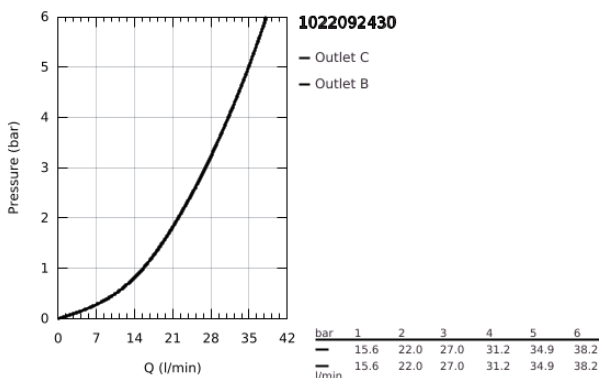

10 220 924 30 GROHTHERM THERMOSTATIC SHOWER MIXER FOR 2 OUTLETS WITH INTEGRATED SHUT OFF/DIVERTER VALVE

PRODUCT DESCRIPTION

- Colour: matte black
- trim set for GROHE Rapido SmartBox (35 600/35 604)
- GROHE TurboStat - compact cartridge with wax thermostatic element
- wall escutcheon with GROHE FastFixation (covered escutcheon- and shaft sealing, covered fixing)
- metal escutcheon, retroactively 6° adjustable
- printed head and hand shower symbol
- GROHE SafeStop - safety button at 38°C
- GROHE SafeStop Plus - optional temperature limiter at 43°C or 46°C included
- GROHE AquaDimmer, integrated shut off/diverter valve
- without roughing-in set 35 600/35 604 (please order separately)
- flow performance: outlet B = 27 l/min, outlet C = 30 l/min
- professional edition

10 220 924 30 GROHTHERM THERMOSTATIC SHOWER MIXER FOR 2 OUTLETS WITH INTEGRATED SHUT OFF/DIVERTER VALVE

SPARE PARTS, February 2023 – now

- 1: temperature control handle (Spare part-nr. 490822430)
- 2: Mounting plate (Spare part-nr. 49080000)
- 3: escutcheon (Spare part-nr. 490782430)
- 4: shut-off handle (Spare part-nr. 490812430)
- 5: Aquadimmer (Spare part-nr. 49084000)
- 6: Thermostatic compact cartridge 3/4" (Spare part-nr. 49028000)
- 7: Non-return valve (Spare part-nr. 49085000)
- 8: Seal (Spare part-nr. 48360000)
- 9: GROHE TurboStat cartridge 3/4" (Spare part-nr. 49003000)*
- 10: Socket Spanner (Spare part-nr. 49059000)*
- 11: Service stops (Spare part-nr. 1405300M)*
- 12: Universal extension set 2-handle thermostats, 25 mm (Spare part-nr. 14058000)*