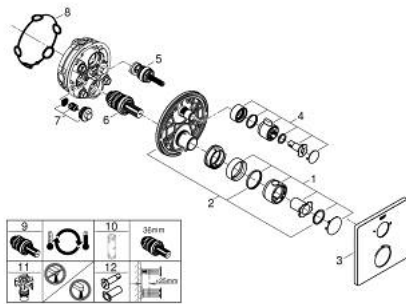

10 220 924 30 GROHTHERM THERMOSTATIC SHOWER MIXER FOR 2 OUTLETS WITH INTEGRATED SHUT OFF/DIVERTER VALVE

PRODUCT DESCRIPTION

- Colour: matte black
- trim set for GROHE Rapido SmartBox (35 600/35 604)
- GROHE TurboStat - compact cartridge with wax thermostatic element
- wall escutcheon with GROHE FastFixation (covered escutcheon- and shaft sealing, covered fixing)
- metal escutcheon, retroactively 6° adjustable
- printed head and hand shower symbol
- GROHE SafeStop - safety button at 38°C
- GROHE SafeStop Plus - optional temperature limiter at 43°C or 46°C included
- GROHE AquaDimmer, integrated shut off/diverter valve
- without roughing-in set 35 600/35 604 (please order separately)
- flow performance: outlet B = 27 l/min, outlet C = 30 l/min
- professional edition

10 220 924 30 GROHTHERM THERMOSTATIC SHOWER MIXER FOR 2 OUTLETS WITH INTEGRATED SHUT OFF/DIVERTER VALVE

SPARE PARTS, February 2023 – now

- 1: temperature control handle (Spare part-nr. 490822430)
- 2: Mounting plate (Spare part-nr. 49080000)
- 3: escutcheon (Spare part-nr. 490782430)
- 4: shut-off handle (Spare part-nr. 490812430)
- 5: Aquadimmer (Spare part-nr. 49084000)
- 6: Thermostatic compact cartridge 3/4" (Spare part-nr. 49028000)
- 7: Non-return valve (Spare part-nr. 49085000)
- 8: Seal (Spare part-nr. 48360000)
- 9: GROHE TurboStat cartridge 3/4" (Spare part-nr. 49003000)*
- 10: Socket Spanner (Spare part-nr. 49059000)*
- 11: Service stops (Spare part-nr. 1405300M)*
- 12: Universal extension set 2-handle thermostats, 25 mm (Spare part-nr. 14058000)*