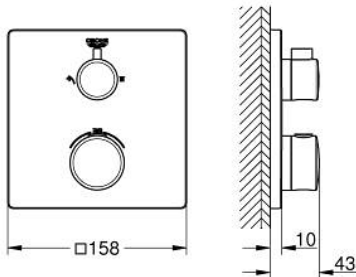

10 220 924 30 GROHTHERM THERMOSTATIC SHOWER MIXER FOR 2 OUTLETS WITH INTEGRATED SHUT OFF/DIVERTER VALVE

PRODUCT DESCRIPTION

- Colour: matte black
- trim set for GROHE Rapido SmartBox (35 600/35 604)
- GROHE TurboStat - compact cartridge with wax thermostatic element
- wall escutcheon with GROHE FastFixation (covered escutcheon- and shaft sealing, covered fixing)
- metal escutcheon, retroactively 6° adjustable
- printed head and hand shower symbol
- GROHE SafeStop - safety button at 38°C
- GROHE SafeStop Plus - optional temperature limiter at 43°C or 46°C included
- GROHE AquaDimmer, integrated shut off/diverter valve
- without roughing-in set 35 600/35 604 (please order separately)
- flow performance: outlet B = 27 l/min, outlet C = 30 l/min
- professional edition

10 220 924 30 GROHTHERM THERMOSTATIC SHOWER MIXER FOR 2 OUTLETS WITH INTEGRATED SHUT OFF/DIVERTER VALVE

SPARE PARTS, February 2023 – now

- 1: temperature control handle (Spare part-nr. 490822430)
- 2: Mounting plate (Spare part-nr. 49080000)
- 3: escutcheon (Spare part-nr. 490782430)
- 4: shut-off handle (Spare part-nr. 490812430)
- 5: Aquadimmer (Spare part-nr. 49084000)
- 6: Thermostatic compact cartridge 3/4" (Spare part-nr. 49028000)
- 7: Non-return valve (Spare part-nr. 49085000)
- 8: Seal (Spare part-nr. 48360000)
- 9: GROHE TurboStat cartridge 3/4" (Spare part-nr. 49003000)*
- 10: Socket Spanner (Spare part-nr. 49059000)*
- 11: Service stops (Spare part-nr. 1405300M)*
- 12: Universal extension set 2-handle thermostats, 25 mm (Spare part-nr. 14058000)*