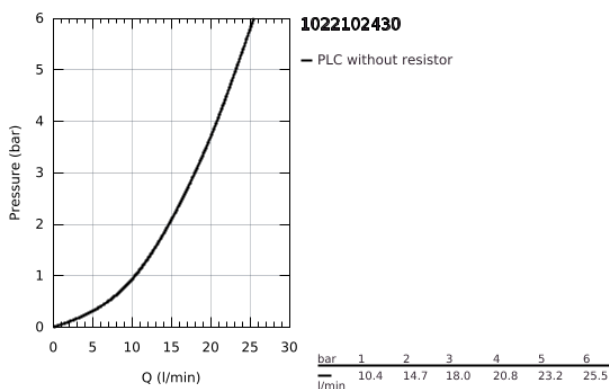

10 221 024 30 GROHTHERM THERMOSTATIC BATH TUB MIXER FOR 2 OUTLETS WITH INTEGRATED SHUT OFF/DIVERTER VALVE

PRODUCT DESCRIPTION

- Colour: matte black
- trim set for GROHE Rapido SmartBox (35 600/35 604)
- GROHE TurboStat - compact cartridge with wax thermostatic element
- wall escutcheon with GROHE FastFixation (covered escutcheon- and shaft sealing, covered fixing)
- metal escutcheon, retroactively 6° adjustable
- printed hand shower and bath filler symbol
- GROHE SafeStop - safety button at 38°C
- GROHE SafeStop Plus - optional temperature limiter at 43°C or 46°C included
- GROHE AquaDimmer, integrated shut off/diverter valve
- without roughing-in set 35 600/35 604 (please order separately)
- flow performance: outlet B = 27 l/min, outlet C = 30 l/min
- professional edition

10 221 024 30 GROHTHERM THERMOSTATIC BATH TUB MIXER FOR 2 OUTLETS WITH INTEGRATED SHUT OFF/DIVERTER VALVE

SPARE PARTS, February 2023 – now

- 1: temperature control handle (Spare part-nr. 490822430)
 - 2: Mounting plate (Spare part-nr. 49080000)
 - 3: escutcheon (Spare part-nr. 490752430)
 - 4: shut-off handle (Spare part-nr. 490812430)
 - 5: Aquadimmer (Spare part-nr. 49084000)
 - 6: Thermostatic compact cartridge 3/4" (Spare part-nr. 49028000)
 - 7: Non-return valve (Spare part-nr. 49085000)
 - 8: Seal (Spare part-nr. 48360000)
 - 9: GROHE TurboStat cartridge 3/4" (Spare part-nr. 49003000)*
 - 10: Socket Spanner (Spare part-nr. 49059000)*
 - 11: Service stops (Spare part-nr. 1405300M)*
 - 12: Universal extension set 2-handle thermostats, 25 mm (Spare part-nr. 14058000)*
 - 13: Backflow protection combination (EN1717) (Spare part-nr. 14055000)*
- * Optional accessories