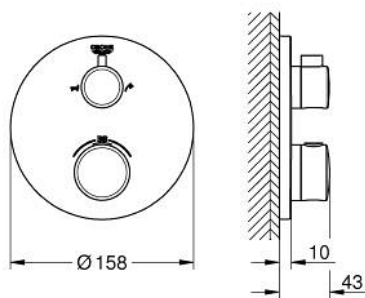

10 221 024 30 GROHTHERM THERMOSTATIC BATH TUB MIXER FOR 2 OUTLETS WITH INTEGRATED SHUT OFF/DIVERTER VALVE

PRODUCT DESCRIPTION

- Colour: matte black
- trim set for GROHE Rapido SmartBox (35 600/35 604)
- GROHE TurboStat - compact cartridge with wax thermostatic element
- wall escutcheon with GROHE FastFixation (covered escutcheon- and shaft sealing, covered fixing)
- metal escutcheon, retroactively 6° adjustable
- printed hand shower and bath filler symbol
- GROHE SafeStop - safety button at 38°C
- GROHE SafeStop Plus - optional temperature limiter at 43°C or 46°C included
- GROHE AquaDimmer, integrated shut off/diverter valve
- without roughing-in set 35 600/35 604 (please order separately)
- flow performance: outlet B = 27 l/min, outlet C = 30 l/min
- professional edition

10 221 024 30 GROHTHERM THERMOSTATIC BATH TUB MIXER FOR 2 OUTLETS WITH INTEGRATED SHUT OFF/DIVERTER VALVE

SPARE PARTS, February 2023 – now

- 1: temperature control handle (Spare part-nr. 490822430)
 - 2: Mounting plate (Spare part-nr. 49080000)
 - 3: escutcheon (Spare part-nr. 490752430)
 - 4: shut-off handle (Spare part-nr. 490812430)
 - 5: Aquadimmer (Spare part-nr. 49084000)
 - 6: Thermostatic compact cartridge 3/4" (Spare part-nr. 49028000)
 - 7: Non-return valve (Spare part-nr. 49085000)
 - 8: Seal (Spare part-nr. 48360000)
 - 9: GROHE TurboStat cartridge 3/4" (Spare part-nr. 49003000)*
 - 10: Socket Spanner (Spare part-nr. 49059000)*
 - 11: Service stops (Spare part-nr. 1405300M)*
 - 12: Universal extension set 2-handle thermostats, 25 mm (Spare part-nr. 14058000)*
 - 13: Backflow protection combination (EN1717) (Spare part-nr. 14055000)*
- * Optional accessories