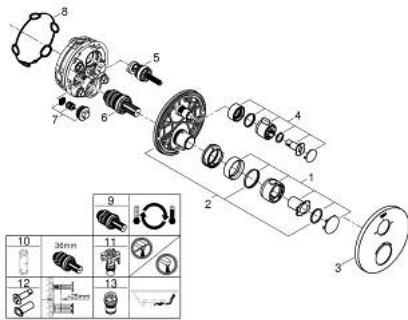

10 221 024 30 GROHTHERM THERMOSTATIC BATH TUB MIXER FOR 2 OUTLETS WITH INTEGRATED SHUT OFF/DIVERTER VALVE

PRODUCT DESCRIPTION

- Colour: matte black
- trim set for GROHE Rapido SmartBox (35 600/35 604)
- GROHE TurboStat - compact cartridge with wax thermostatic element
- wall escutcheon with GROHE FastFixation (covered escutcheon- and shaft sealing, covered fixing)
- metal escutcheon, retroactively 6° adjustable
- printed hand shower and bath filler symbol
- GROHE SafeStop - safety button at 38°C
- GROHE SafeStop Plus - optional temperature limiter at 43°C or 46°C included
- GROHE AquaDimmer, integrated shut off/diverter valve
- without roughing-in set 35 600/35 604 (please order separately)
- flow performance: outlet B = 27 l/min, outlet C = 30 l/min
- professional edition

10 221 024 30 GROHTHERM THERMOSTATIC BATH TUB MIXER FOR 2 OUTLETS WITH INTEGRATED SHUT OFF/DIVERTER VALVE

SPARE PARTS, February 2023 – now

- 1: temperature control handle (Spare part-nr. 490822430)
 - 2: Mounting plate (Spare part-nr. 49080000)
 - 3: escutcheon (Spare part-nr. 490752430)
 - 4: shut-off handle (Spare part-nr. 490812430)
 - 5: Aquadimmer (Spare part-nr. 49084000)
 - 6: Thermostatic compact cartridge 3/4" (Spare part-nr. 49028000)
 - 7: Non-return valve (Spare part-nr. 49085000)
 - 8: Seal (Spare part-nr. 48360000)
 - 9: GROHE TurboStat cartridge 3/4" (Spare part-nr. 49003000)*
 - 10: Socket Spanner (Spare part-nr. 49059000)*
 - 11: Service stops (Spare part-nr. 1405300M)*
 - 12: Universal extension set 2-handle thermostats, 25 mm (Spare part-nr. 14058000)*
 - 13: Backflow protection combination (EN1717) (Spare part-nr. 14055000)*
- * Optional accessories