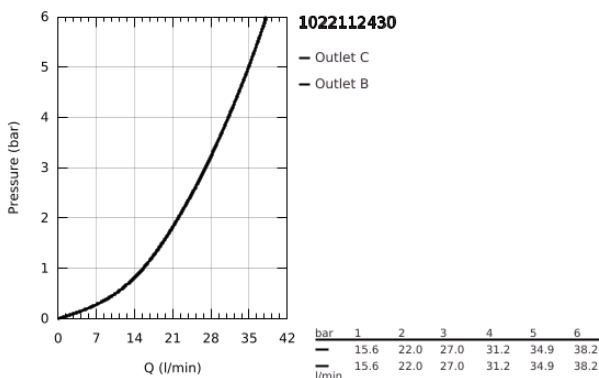

10 221 124 30 GROHTHERM THERMOSTATIC BATH TUB MIXER FOR 2 OUTLETS WITH INTEGRATED SHUT OFF/DIVERTER VALVE

PRODUCT DESCRIPTION

- Colour: matte black
- trim set for GROHE Rapido SmartBox (35 600/35 604)
- GROHE TurboStat - compact cartridge with wax thermosteement
- wall escutcheon with GROHE FastFixation (covered escutcheon- and shaft sealing, covered fixing)
- metal escutcheon, retroactively 6° adjustable
- printed hand shower and bath filler symbol
- GROHE SafeStop - safety button at 38°C
- GROHE SafeStop Plus - optional temperature limiter at 43°C or 46°C included
- GROHE AquaDimmer, integrated shut off/diverter valve
- flow performance: outlet B = 27 l/min, outlet C = 30 l/min
- without roughing-in set 35 600/35 604 (please order separately)
- professional edition

10 221 124 30 GROHTHERM THERMOSTATIC BATH TUB MIXER FOR 2 OUTLETS WITH INTEGRATED SHUT OFF/DIVERTER VALVE

SPARE PARTS, February 2023 – now

- 1: temperature control handle (Spare part-nr. 490822430)
 - 2: Mounting plate (Spare part-nr. 49080000)
 - 3: escutcheon (Spare part-nr. 490792430)
 - 4: shut-off handle (Spare part-nr. 490812430)
 - 5: Aquadimmer (Spare part-nr. 49084000)
 - 6: Thermostatic compact cartridge 3/4" (Spare part-nr. 49028000)
 - 7: Non-return valve (Spare part-nr. 49085000)
 - 8: Seal (Spare part-nr. 48360000)
 - 9: GROHE TurboStat cartridge 3/4" (Spare part-nr. 49003000)*
 - 10: Socket Spanner (Spare part-nr. 49059000)*
 - 11: Service stops (Spare part-nr. 1405300M)*
 - 12: Universal extension set 2-handle thermostats, 25 mm (Spare part-nr. 14058000)*
 - 13: Backflow protection combination (EN1717) (Spare part-nr. 14055000)*
- * Optional accessories