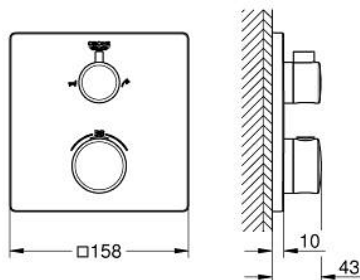

10 221 124 30 GROHTHERM THERMOSTATIC BATH TUB MIXER FOR 2 OUTLETS WITH INTEGRATED SHUT OFF/DIVERTER VALVE

PRODUCT DESCRIPTION

- Colour: matte black
- trim set for GROHE Rapido SmartBox (35 600/35 604)
- GROHE TurboStat - compact cartridge with wax thermosteement
- wall escutcheon with GROHE FastFixation (covered escutcheon- and shaft sealing, covered fixing)
- metal escutcheon, retroactively 6° adjustable
- printed hand shower and bath filler symbol
- GROHE SafeStop - safety button at 38°C
- GROHE SafeStop Plus - optional temperature limiter at 43°C or 46°C included
- GROHE AquaDimmer, integrated shut off/diverter valve
- flow performance: outlet B = 27 l/min, outlet C = 30 l/min
- without roughing-in set 35 600/35 604 (please order separately)
- professional edition

10 221 124 30 GROHTHERM THERMOSTATIC BATH TUB MIXER FOR 2 OUTLETS WITH INTEGRATED SHUT OFF/DIVERTER VALVE

SPARE PARTS, February 2023 – now

- 1: temperature control handle (Spare part-nr. 490822430)
 - 2: Mounting plate (Spare part-nr. 49080000)
 - 3: escutcheon (Spare part-nr. 490792430)
 - 4: shut-off handle (Spare part-nr. 490812430)
 - 5: Aquadimmer (Spare part-nr. 49084000)
 - 6: Thermostatic compact cartridge 3/4" (Spare part-nr. 49028000)
 - 7: Non-return valve (Spare part-nr. 49085000)
 - 8: Seal (Spare part-nr. 48360000)
 - 9: GROHE TurboStat cartridge 3/4" (Spare part-nr. 49003000)*
 - 10: Socket Spanner (Spare part-nr. 49059000)*
 - 11: Service stops (Spare part-nr. 1405300M)*
 - 12: Universal extension set 2-handle thermostats, 25 mm (Spare part-nr. 14058000)*
 - 13: Backflow protection combination (EN1717) (Spare part-nr. 14055000)*
- * Optional accessories