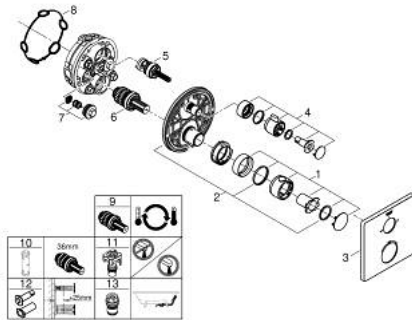

10 221 124 30 GROHTHERM THERMOSTATIC BATH TUB MIXER FOR 2 OUTLETS WITH INTEGRATED SHUT OFF/DIVERTER VALVE

PRODUCT DESCRIPTION

- Colour: matte black
- trim set for GROHE Rapido SmartBox (35 600/35 604)
- GROHE TurboStat - compact cartridge with wax thermosteement
- wall escutcheon with GROHE FastFixation (covered escutcheon- and shaft sealing, covered fixing)
- metal escutcheon, retroactively 6° adjustable
- printed hand shower and bath filler symbol
- GROHE SafeStop - safety button at 38°C
- GROHE SafeStop Plus - optional temperature limiter at 43°C or 46°C included
- GROHE AquaDimmer, integrated shut off/diverter valve
- flow performance: outlet B = 27 l/min, outlet C = 30 l/min
- without roughing-in set 35 600/35 604 (please order separately)
- professional edition

10 221 124 30 GROHTHERM THERMOSTATIC BATH TUB MIXER FOR 2 OUTLETS WITH INTEGRATED SHUT OFF/DIVERTER VALVE

SPARE PARTS, February 2023 – now

- 1: temperature control handle (Spare part-nr. 490822430)
 - 2: Mounting plate (Spare part-nr. 49080000)
 - 3: escutcheon (Spare part-nr. 490792430)
 - 4: shut-off handle (Spare part-nr. 490812430)
 - 5: Aquadimmer (Spare part-nr. 49084000)
 - 6: Thermostatic compact cartridge 3/4" (Spare part-nr. 49028000)
 - 7: Non-return valve (Spare part-nr. 49085000)
 - 8: Seal (Spare part-nr. 48360000)
 - 9: GROHE TurboStat cartridge 3/4" (Spare part-nr. 49003000)*
 - 10: Socket Spanner (Spare part-nr. 49059000)*
 - 11: Service stops (Spare part-nr. 1405300M)*
 - 12: Universal extension set 2-handle thermostats, 25 mm (Spare part-nr. 14058000)*
 - 13: Backflow protection combination (EN1717) (Spare part-nr. 14055000)*
- * Optional accessories