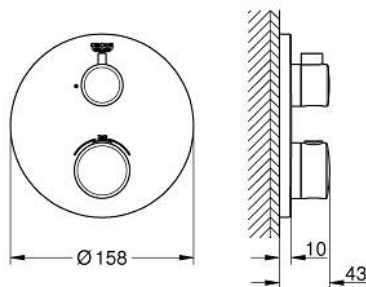

## 10 221 224 30 GROHTHERM THERMOSTATIC MIXER FOR 1 OUTLET WITH SHUT OFF VALVE

### PRODUCT DESCRIPTION

- Colour: matte black
- trim set for GROHE Rapido SmartBox (35 600/35 604)
- GROHE TurboStat - compact cartridge with wax thermostatic element
- wall escutcheon with GROHE FastFixation (covered escutcheon- and shaft sealing, covered fixing)
- metal escutcheon, retroactively 6° adjustable
- GROHE SafeStop - safety button at 38°C
- GROHE SafeStop Plus - optional temperature limiter at 43°C or 46°C included
- built-in non return valves and dirt strainers
- ceramic stop valve, 120°
- without roughing-in set 35 600/35 604 (please order separately)
- flow performance: outlet B = 27 l/min, outlet C = 30 l/min
- professional edition

### SPARE PARTS, February 2023 – now

- 1: temperature control handle (Spare part-nr. 490822430)
- 2: Mounting plate (Spare part-nr. 49080000)
- 3: escutcheon (Spare part-nr. 490732430)
- 4: shut-off handle (Spare part-nr. 490832430)
- 5: Aquadimmer (Spare part-nr. 49084000)
- 6: Thermostatic compact cartridge 3/4" (Spare part-nr. 49028000)
- 7: Non-return valve (Spare part-nr. 49085000)
- 8: Seal (Spare part-nr. 48360000)
- 9: GROHE TurboStat cartridge 3/4" (Spare part-nr. 49003000)\*
- 10: Socket Spanner (Spare part-nr. 49059000)\*
- 11: Service stops (Spare part-nr. 1405300M)\*
- 12: Universal extension set 2-handle thermostats, 25 mm (Spare part-nr. 14058000)\*