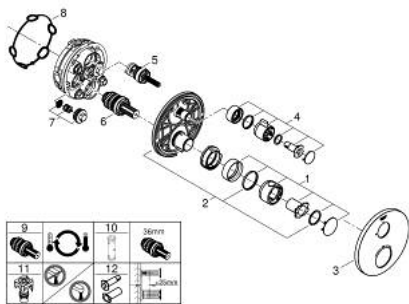

## 10 221 224 30 GROHTHERM THERMOSTATIC MIXER FOR 1 OUTLET WITH SHUT OFF VALVE

### PRODUCT DESCRIPTION

- Colour: matte black
- trim set for GROHE Rapido SmartBox (35 600/35 604)
- GROHE TurboStat - compact cartridge with wax thermostatic element
- wall escutcheon with GROHE FastFixation (covered escutcheon- and shaft sealing, covered fixing)
- metal escutcheon, retroactively 6° adjustable
- GROHE SafeStop - safety button at 38°C
- GROHE SafeStop Plus - optional temperature limiter at 43°C or 46°C included
- built-in non return valves and dirt strainers
- ceramic stop valve, 120°
- without roughing-in set 35 600/35 604 (please order separately)
- flow performance: outlet B = 27 l/min, outlet C = 30 l/min
- professional edition

### SPARE PARTS, February 2023 – now

- 1: temperature control handle (Spare part-nr. 490822430)
- 2: Mounting plate (Spare part-nr. 49080000)
- 3: escutcheon (Spare part-nr. 490732430)
- 4: shut-off handle (Spare part-nr. 490832430)
- 5: Aquadimmer (Spare part-nr. 49084000)
- 6: Thermostatic compact cartridge 3/4" (Spare part-nr. 49028000)
- 7: Non-return valve (Spare part-nr. 49085000)
- 8: Seal (Spare part-nr. 48360000)
- 9: GROHE TurboStat cartridge 3/4" (Spare part-nr. 49003000)\*
- 10: Socket Spanner (Spare part-nr. 49059000)\*
- 11: Service stops (Spare part-nr. 1405300M)\*
- 12: Universal extension set 2-handle thermostats, 25 mm (Spare part-nr. 14058000)\*