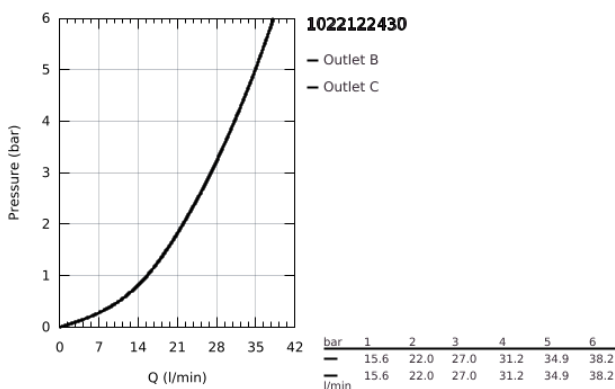

## 10 221 224 30 GROHTHERM THERMOSTATIC MIXER FOR 1 OUTLET WITH SHUT OFF VALVE

### PRODUCT DESCRIPTION

- Colour: matte black
- trim set for GROHE Rapido SmartBox (35 600/35 604)
- GROHE TurboStat - compact cartridge with wax thermostatic element
- wall escutcheon with GROHE FastFixation (covered escutcheon- and shaft sealing, covered fixing)
- metal escutcheon, retroactively 6° adjustable
- GROHE SafeStop - safety button at 38°C
- GROHE SafeStop Plus - optional temperature limiter at 43°C or 46°C included
- built-in non return valves and dirt strainers
- ceramic stop valve, 120°
- without roughing-in set 35 600/35 604 (please order separately)
- flow performance: outlet B = 27 l/min, outlet C = 30 l/min
- professional edition