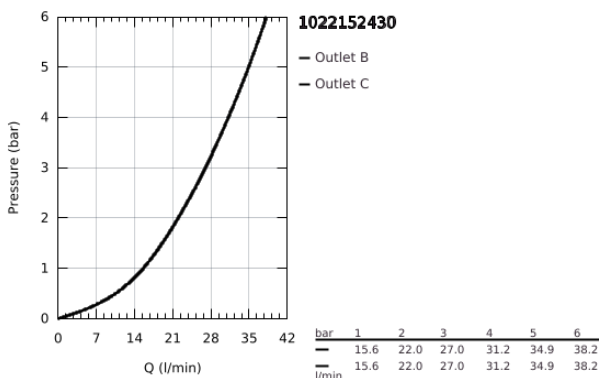

10 221 524 30 GROHTHERM THERMOSTATIC MIXER FOR 1 OUTLET WITH SHUT OFF VALVE

PRODUCT DESCRIPTION

- Colour: matte black
- trim set for GROHE Rapido SmartBox (35 600/35 604)
- GROHE TurboStat - compact cartridge with wax thermostatic element
- wall escutcheon with GROHE FastFixation (covered escutcheon- and shaft sealing, covered fixing)
- metal escutcheon, retroactively 6° adjustable
- GROHE SafeStop - safety button at 38°C
- GROHE SafeStop Plus - optional temperature limiter at 43°C or 46°C included
- built-in non return valves and dirt strainers
- ceramic stop valve, 120°
- flow performance: outlet B = 27 l/min, outlet C = 30 l/min
- without roughing-in set 35 600/35 604 (please order separately)
- professional edition

10 221 524 30 GROHTHERM THERMOSTATIC MIXER FOR 1 OUTLET WITH SHUT OFF VALVE

SPARE PARTS, February 2023 – now

- 1: temperature control handle (Spare part-nr. 490822430)
- 2: Mounting plate (Spare part-nr. 49080000)
- 3: escutcheon (Spare part-nr. 490762430)
- 4: shut-off handle (Spare part-nr. 490832430)
- 5: Aquadimmer (Spare part-nr. 49084000)
- 6: Thermostatic compact cartridge 3/4" (Spare part-nr. 49028000)
- 7: Non-return valve (Spare part-nr. 49085000)
- 8: Seal (Spare part-nr. 48360000)
- 9: GROHE TurboStat cartridge 3/4" (Spare part-nr. 49003000)*
- 10: Socket Spanner (Spare part-nr. 49059000)*
- 11: Service stops (Spare part-nr. 1405300M)*
- 12: Universal extension set 2-handle thermostats, 25 mm (Spare part-nr. 14058000)*