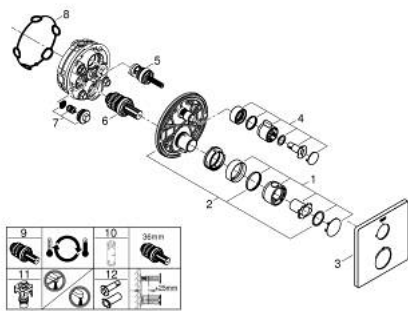

10 221 524 30 GROHTHERM THERMOSTATIC MIXER FOR 1 OUTLET WITH SHUT OFF VALVE

PRODUCT DESCRIPTION

- Colour: matte black
- trim set for GROHE Rapido SmartBox (35 600/35 604)
- GROHE TurboStat - compact cartridge with wax thermostatic element
- wall escutcheon with GROHE FastFixation (covered escutcheon- and shaft sealing, covered fixing)
- metal escutcheon, retroactively 6° adjustable
- GROHE SafeStop - safety button at 38°C
- GROHE SafeStop Plus - optional temperature limiter at 43°C or 46°C included
- built-in non return valves and dirt strainers
- ceramic stop valve, 120°
- flow performance: outlet B = 27 l/min, outlet C = 30 l/min
- without roughing-in set 35 600/35 604 (please order separately)
- professional edition

10 221 524 30 GROHTHERM THERMOSTATIC MIXER FOR 1 OUTLET WITH SHUT OFF VALVE

SPARE PARTS, February 2023 – now

- 1: temperature control handle (Spare part-nr. 490822430)
- 2: Mounting plate (Spare part-nr. 49080000)
- 3: escutcheon (Spare part-nr. 490762430)
- 4: shut-off handle (Spare part-nr. 490832430)
- 5: Aquadimmer (Spare part-nr. 49084000)
- 6: Thermostatic compact cartridge 3/4" (Spare part-nr. 49028000)
- 7: Non-return valve (Spare part-nr. 49085000)
- 8: Seal (Spare part-nr. 48360000)
- 9: GROHE TurboStat cartridge 3/4" (Spare part-nr. 49003000)*
- 10: Socket Spanner (Spare part-nr. 49059000)*
- 11: Service stops (Spare part-nr. 1405300M)*
- 12: Universal extension set 2-handle thermostats, 25 mm (Spare part-nr. 14058000)*