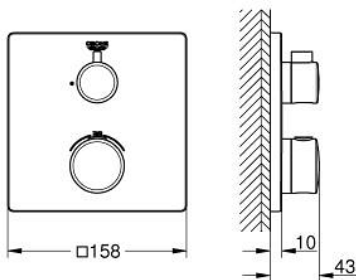

10 221 524 30 GROHTHERM THERMOSTATIC MIXER FOR 1 OUTLET WITH SHUT OFF VALVE

PRODUCT DESCRIPTION

- Colour: matte black
- trim set for GROHE Rapido SmartBox (35 600/35 604)
- GROHE TurboStat - compact cartridge with wax thermostatic element
- wall escutcheon with GROHE FastFixation (covered escutcheon- and shaft sealing, covered fixing)
- metal escutcheon, retroactively 6° adjustable
- GROHE SafeStop - safety button at 38°C
- GROHE SafeStop Plus - optional temperature limiter at 43°C or 46°C included
- built-in non return valves and dirt strainers
- ceramic stop valve, 120°
- flow performance: outlet B = 27 l/min, outlet C = 30 l/min
- without roughing-in set 35 600/35 604 (please order separately)
- professional edition

10 221 524 30 GROHTHERM THERMOSTATIC MIXER FOR 1 OUTLET WITH SHUT OFF VALVE

SPARE PARTS, February 2023 – now

- 1: temperature control handle (Spare part-nr. 490822430)
- 2: Mounting plate (Spare part-nr. 49080000)
- 3: escutcheon (Spare part-nr. 490762430)
- 4: shut-off handle (Spare part-nr. 490832430)
- 5: Aquadimmer (Spare part-nr. 49084000)
- 6: Thermostatic compact cartridge 3/4" (Spare part-nr. 49028000)
- 7: Non-return valve (Spare part-nr. 49085000)
- 8: Seal (Spare part-nr. 48360000)
- 9: GROHE TurboStat cartridge 3/4" (Spare part-nr. 49003000)*
- 10: Socket Spanner (Spare part-nr. 49059000)*
- 11: Service stops (Spare part-nr. 1405300M)*
- 12: Universal extension set 2-handle thermostats, 25 mm (Spare part-nr. 14058000)*