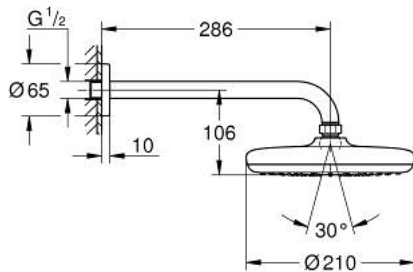

## 10 221 824 30 TEMPESTA 210 HEAD SHOWER SET 286 MM, 1 SPRAY

### PRODUCT DESCRIPTION

- Colour: matte black
- consisting of:
  - head shower Tempesta 210
  - spray pattern: Rain
  - maximum flow rate (at 3 bar): 8.5 l/min
  - shower arm Rainshower 286 mm
- GROHE EcoJoy - less water, perfect flow
- GROHE DreamSpray - perfect spray pattern
- GROHE SpeedClean - effortless limescale removal
- Inner WaterGuide - inner insulation for surface protection
- suitable for instantaneous heater

10 221 824 30 **TEMPESTA 210 HEAD SHOWER SET 286 MM, 1 SPRAY**

**SPARE PARTS**, February 2023 – now

1: Fibre seal dia. Ø 18,5 x Ø 12 x 2 (Spare part-nr. 0138900M)

2: Dirt strainer (Spare part-nr. 48007000)