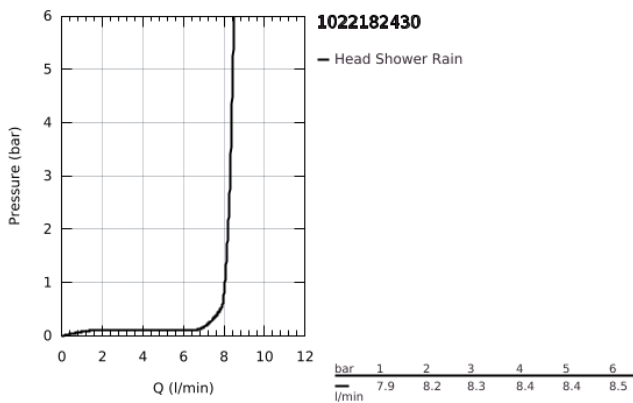

## 10 221 824 30 TEMPESTA 210 HEAD SHOWER SET 286 MM, 1 SPRAY

### PRODUCT DESCRIPTION

- Colour: matte black
- consisting of:
  - head shower Tempesta 210
  - spray pattern: Rain
  - maximum flow rate (at 3 bar): 8.5 l/min
  - shower arm Rainshower 286 mm
- GROHE EcoJoy - less water, perfect flow
- GROHE DreamSpray - perfect spray pattern
- GROHE SpeedClean - effortless limescale removal
- Inner WaterGuide - inner insulation for surface protection
- suitable for instantaneous heater

10 221 824 30 **TEMPESTA 210 HEAD SHOWER SET 286 MM, 1 SPRAY**

**SPARE PARTS**, February 2023 – now

1: Fibre seal dia. Ø 18,5 x Ø 12 x 2 (Spare part-nr. 0138900M)

2: Dirt strainer (Spare part-nr. 48007000)