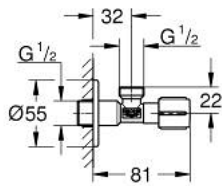

## 10 234 224 30 ANGLE VALVE 1/2"

### PRODUCT DESCRIPTION

- Colour: matte black
- pre-roughened connection thread for easy sealing
- wall connection 1/2"
- outlet 1/2"
- water protected spindle shutoff, brass, with grease chamber and double o-ring sealing
- long connecting shaft
- ergonomic metal handle
- marking: neutral
- metal push-on escutcheon Ø 55 mm
- GROHE LongLife finish