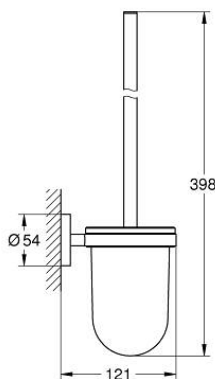

10 246 824 30 ESSENTIALS TOILET BRUSH SET

PRODUCT DESCRIPTION

- Colour: matte black
- material: glass / metal
- wall mounted
- concealed fastening
- suitable for screwing (including screws and dowels) or gluing (glue 40 915 000 sold separately)
- holding force: max. 5 kg
- the specified holding capacity is valid for static (slowly applied) load and intended use only

10 246 824 30 ESSENTIALS TOILET BRUSH SET

SPARE PARTS, March 2023 – now

- 1: brush (Spare part-nr. 403922430)
- 1.1: Spare brush head (Spare part-nr. 40791001)
- 2: Spare glass (Spare part-nr. 40393000)