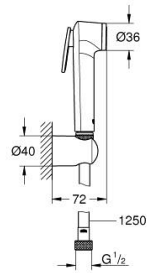

10 253 024 31 **TEMPESTA-F TRIGGER SPRAY 30 WALL HOLDER SET 1 SPRAY**

PRODUCT DESCRIPTION

- Colour: matte black
- consisting of:
 - hand shower with trigger control
 - maximum flow rate (at 3 bar): 5.5 l/min
 - wall shower holder
 - Silverflex Long-Life shower hose 1250 mm
 - GROHE EcoJoy - less water, perfect flow
 - GROHE SpeedClean - effortless limescale removal
 - Inner WaterGuide - inner insulation for surface protection
 - TwistStop - to prevent hose from twisting
- min. recommended pressure 1.0 bar
- Please refer to local norms regarding installation.

10 253 024 31 TEMPESTA-F TRIGGER SPRAY 30 WALL HOLDER SET 1 SPRAY

SPARE PARTS, March 2023 – now

1: Dirt strainer (Spare part-nr. 0700200M)

2: Non-return valve (Spare part-nr. 14165243M)*

* Optional accessories