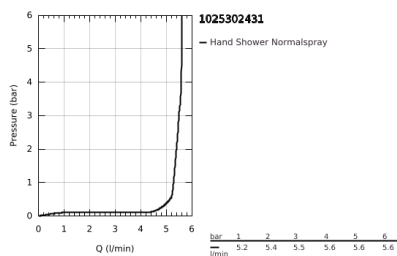

10 253 024 31 **TEMPESTA-F TRIGGER SPRAY 30 WALL HOLDER SET 1 SPRAY**

PRODUCT DESCRIPTION

- Colour: matte black
- consisting of:
 - hand shower with trigger control
 - maximum flow rate (at 3 bar): 5.5 l/min
 - wall shower holder
 - Silverflex Long-Life shower hose 1250 mm
 - GROHE EcoJoy - less water, perfect flow
 - GROHE SpeedClean - effortless limescale removal
 - Inner WaterGuide - inner insulation for surface protection
 - TwistStop - to prevent hose from twisting
- min. recommended pressure 1.0 bar
- Please refer to local norms regarding installation.