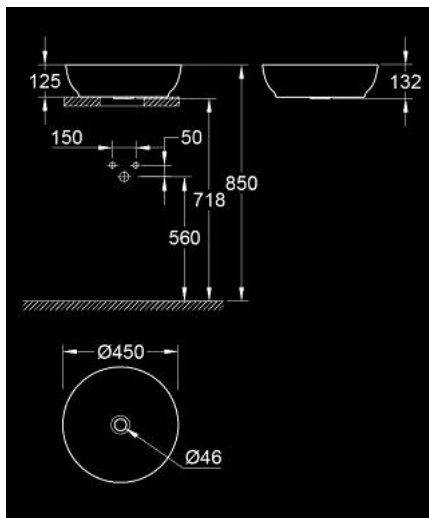

10 356 0SH 00 ESSENCE VESSEL BASIN 45

PRODUCT DESCRIPTION

- Colour: alpine white
- without overflow
- 450 mm
- including fixation set
- no waste set included
- recommended waste sets: 103 575 SH00, 118 793 0000, please order separately
- sanitary ware
- GROHE AquaCeramic antistick coating
- GROHE HyperClean antibacterial glazing