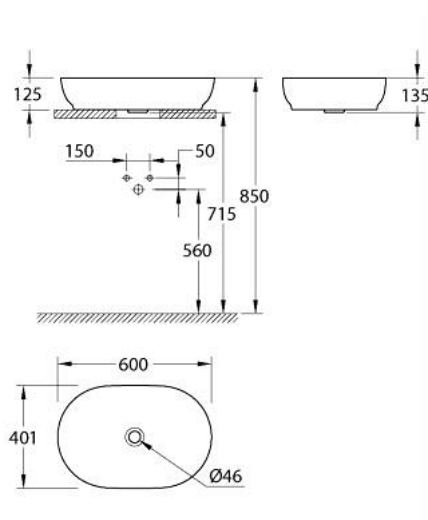

10 356 3SH 00 ESSENCE VESSEL BASIN 60

PRODUCT DESCRIPTION

- Colour: alpine white
- without overflow
- 600 x 400 mm
- including fixation set
- no waste set included
- recommended waste sets: 103 575 SH00, 118 793 0000, please order separately
- sanitary ware
- GROHE AquaCeramic antistick coating
- GROHE HyperClean antibacterial glazing