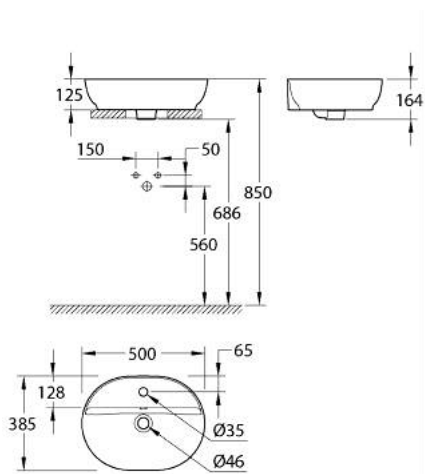

## 10 356 6SH 00 ESSENCE COUNTER TOP BASIN 50

### PRODUCT DESCRIPTION

- Colour: alpine white
- 1 hole punched
- with overflow
- 500 x 400 mm
- no waste set included
- recommended waste set: 118 229 SH00, please order separately
- including fixation set
- sanitary ware
- GROHE AquaCeramic antistick coating
- GROHE HyperClean antibacterial glazing