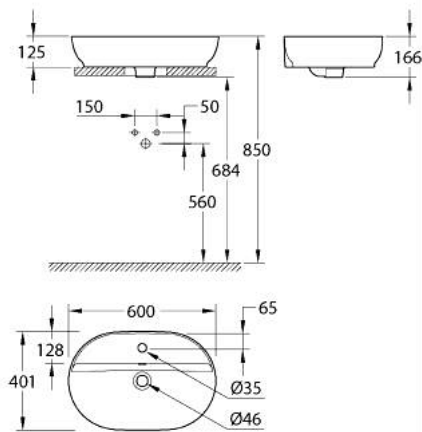

10 356 9SH 00 ESSENCE COUNTER TOP BASIN 60

PRODUCT DESCRIPTION

- Colour: alpine white
- 1 hole punched
- with overflow
- 600 x 400 mm
- no waste set included
- recommended waste set: 118 229 SH00, please order separately
- including fixation set
- sanitary ware
- GROHE AquaCeramic antistick coating
- GROHE HyperClean antibacterial glazing