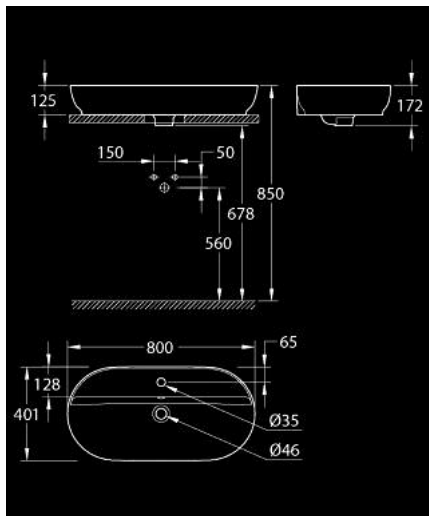

10 357 1SH 00 ESSENCE COUNTER TOP BASIN 80

PRODUCT DESCRIPTION

- Colour: alpine white
- 1 hole punched
- with overflow
- 800 x 400 mm
- no waste set included
- recommended waste set: 118 229 SH00, please order separately
- including fixation set
- sanitary ware
- GROHE AquaCeramic antistick coating
- GROHE HyperClean antibacterial glazing