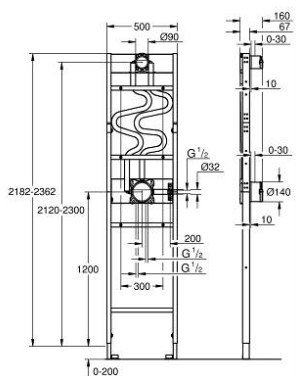

## 10 399 499 90 RAPIDO SHOWER FRAME ELEMENT FOR DUO CONCEALED SHOWER INSTALLATION

### PRODUCT DESCRIPTION

- for shower installations with one hand shower and a duo spray head shower
- pre-mounted rough-in set GROHE Rapido SmartBox (35 604)
- pre-mounted rough-in set 9.5 l/min for head shower (107 241 9990)
- pre-mounted wall outlet for hand shower
- pre-mounted and insulated mixed water pipes
- for on-the-wall installations or dry-cladding
- powder coated steel frame, self-supporting
- completely pre-assembled
- depth adjustable
- 2 inlets below, 1/2"
- min. installation depth (from rough wall to end finish) 77-107 mm
- min. installation depth (from rough wall to frame front) 67 mm
- head shower outlet height adjustable by 180 mm
- sealing fleeces
- leak test done ex factory
- suitable for concealed 3-function trim sets in combination with GROHE Rapido SmartBox
- suitable for GROHE shower outlet elbows with male connection threads, 1/2"
- suitable for Rainshower SmartActive 310 2-spray head shower with 430 mm shower arm
- perfect fit for Grohtherm concealed shower systems 103 997 0000 and 103 998 0000
- for on-the-wall installation please order wall brackets 103 999 9990 (sold separately)
- professional edition

## 10 399 499 90 **RAPIDO SHOWER FRAME ELEMENT FOR DUO CONCEALED SHOWER INSTALLATION**

No exploded view is available for this spare part list.