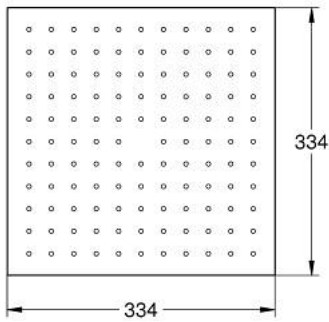

10 498 624 30 RAINSHOWER AQUA TILES CEILING SHOWER COVER MONO

PRODUCT DESCRIPTION

- Colour: matte black
- spray plate Mono
- material: metal
- 334 x 334 mm
- for use with rough-in box 104 978 9990 or 104 977 9990 (please order separately)