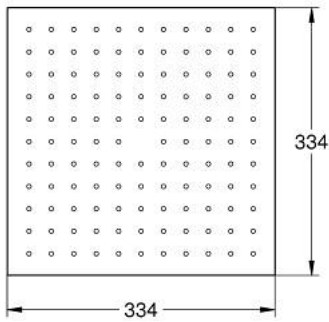

10 498 6A0 00 **RAINSHOWER AQUA TILES CEILING SHOWER COVER MONO**

PRODUCT DESCRIPTION

- Colour: hard graphite
- spray plate Mono
- material: metal
- 334 x 334 mm
- GROHE LongLife finish
- for use with rough-in box 104 978 9990 or 104 977 9990 (please order separately)