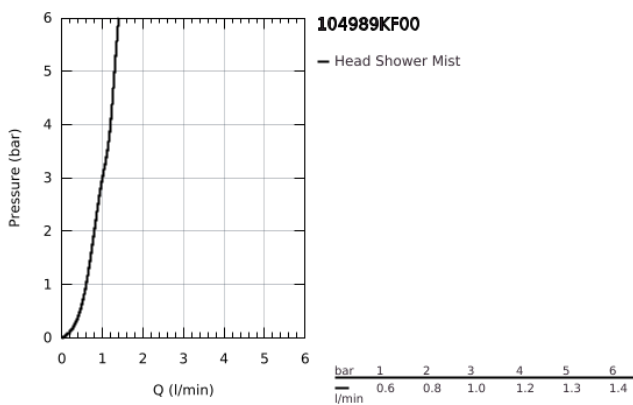

10 498 9KF 00 RAINSHOWER AQUA TILES CEILING SHOWER MIST 0.75 L FUNCTIONAL UNIT

PRODUCT DESCRIPTION

- Colour: phantom black
- spray pattern: GROHE Drizzle spray
- Ø 34 mm
- maximum flow rate (at 3 bar): 1 l/min (with non-restricted flow)
- rough-in box 104 982 9990 or 104 981 9990 and, according to number of spray formers, cover 104 992, 104 993 or 104 994 have to be ordered separately