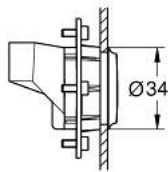

### PRODUCT DESCRIPTION

- Colour: phantom black
- spray pattern: GROHE Pure XL spray
- Ø 34 mm
- min. recommended pressure 2.0 bar
- maximum flow rate (at 3 bar): 20 l/min
- maximum one functional unit per waterway
- rough-in box 104 982 9990 or 104 981 9990 and, according to number of spray formers, cover 104 992, 104 993 or 104 994 have to be ordered separately

10 499 0KF 00 **RAINSHOWER AQUA TILES CEILING SHOWER PURE FUNCTIONAL UNIT**

**SPARE PARTS**, October 2023 – now

1: set of screws (Spare part-nr. 48588000)