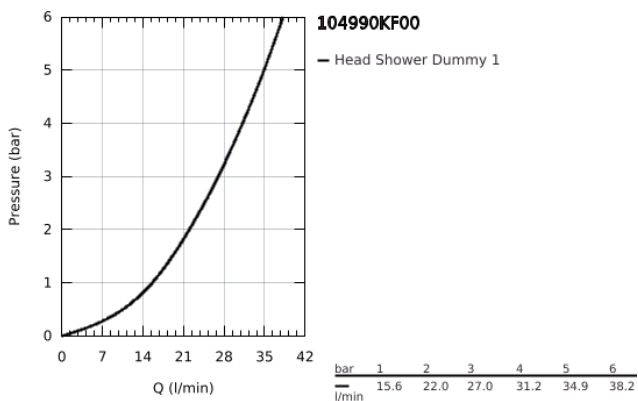

## 10 499 0KF 00 RAINSHOWER AQUA TILES CEILING SHOWER PURE FUNCTIONAL UNIT

### PRODUCT DESCRIPTION

- Colour: phantom black
- spray pattern: GROHE Pure XL spray
- Ø 34 mm
- min. recommended pressure 2.0 bar
- maximum flow rate (at 3 bar): 20 l/min
- maximum one functional unit per waterway
- rough-in box 104 982 9990 or 104 981 9990 and, according to number of spray formers, cover 104 992, 104 993 or 104 994 have to be ordered separately