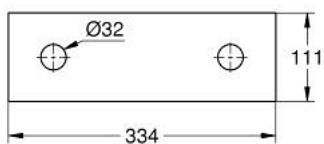

### PRODUCT DESCRIPTION

- Colour: phantom black
- for 1 - 2 sprays
- material: metal
- 334 x 111 mm
- spray plates 104 989, 104 990 and/or 104 991 to be ordered separately as well as rough-in box 104 982 9990 or 104 981 9990