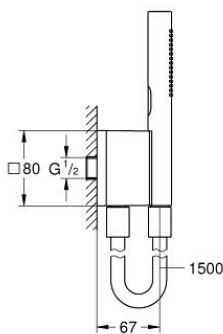

## 10 500 600 00 RAINSHOWER AQUA STICK HAND SHOWER SET DUAL SPRAY WITH SHOWER HOSE AND MAGNETIC WALL HOLDER

### PRODUCT DESCRIPTION

- Colour: chrome
- consisting of:
  - Rainshower Aqua Stick hand shower dual spray
- material: metal
- GROHE Standard and Pure spray for cold showers
- min. recommended pressure 1.0 bar
- maximum flow rate (at 3 bar): 9.5 l/min
- metal wall union with magnetic shower holder
- male thread
- shower hose 1500 mm
- GROHE DreamSpray - perfect spray pattern
- GROHE LongLife finish
- GROHE SpeedClean - effortless limescale removal
- Inner WaterGuide - inner insulation for surface protection
- requires concealed installation box 107 062 0000, sold separately

10 500 600 00 **RAINSHOWER AQUA STICK HAND SHOWER SET DUAL SPRAY WITH SHOWER HOSE AND MAGNETIC WALL HOLDER**

**SPARE PARTS**, October 2023 – now

1: handshower (Spare part-nr. 1361300000)

2: shower hose (Spare part-nr. 1361310000)