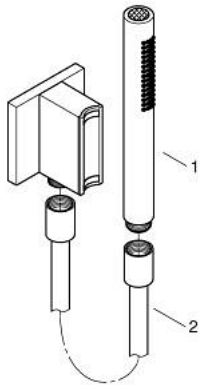

## 10 500 600 00 RAINSHOWER AQUA STICK HAND SHOWER SET DUAL SPRAY WITH SHOWER HOSE AND MAGNETIC WALL HOLDER

### PRODUCT DESCRIPTION

- Colour: chrome
- consisting of:
  - Rainshower Aqua Stick hand shower dual spray
- material: metal
- GROHE Standard and Pure spray for cold showers
- min. recommended pressure 1.0 bar
- maximum flow rate (at 3 bar): 9.5 l/min
- metal wall union with magnetic shower holder
- male thread
- shower hose 1500 mm
- GROHE DreamSpray - perfect spray pattern
- GROHE LongLife finish
- GROHE SpeedClean - effortless limescale removal
- Inner WaterGuide - inner insulation for surface protection
- requires concealed installation box 107 062 0000, sold separately

10 500 600 00 **RAINSHOWER AQUA STICK HAND SHOWER SET DUAL SPRAY WITH SHOWER HOSE AND MAGNETIC WALL HOLDER**

**SPARE PARTS**, October 2023 – now

1: handshower (Spare part-nr. 1361300000)

2: shower hose (Spare part-nr. 1361310000)