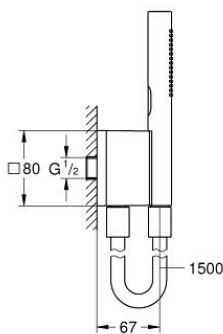

10 500 6AL 00 RAINSHOWER AQUA STICK HAND SHOWER SET DUAL SPRAY WITH SHOWER HOSE AND MAGNETIC WALL HOLDER

PRODUCT DESCRIPTION

- Colour: brushed hard graphite
- consisting of:
 - Rainshower Aqua Stick hand shower dual spray
- material: metal
- GROHE Standard and Pure spray for cold showers
- min. recommended pressure 1.0 bar
- maximum flow rate (at 3 bar): 9.5 l/min
- metal wall union with magnetic shower holder
- male thread
- shower hose 1500 mm
- GROHE DreamSpray - perfect spray pattern
- GROHE LongLife finish
- GROHE SpeedClean - effortless limescale removal
- Inner WaterGuide - inner insulation for surface protection
- requires concealed installation box 107 062 0000, sold separately

10 500 6AL 00 **RAINSHOWER AQUA STICK HAND SHOWER SET DUAL SPRAY WITH SHOWER HOSE AND MAGNETIC WALL HOLDER**

SPARE PARTS, October 2023 – now

1: handshower (Spare part-nr. 136130AL00)

2: shower hose (Spare part-nr. 136131AL00)