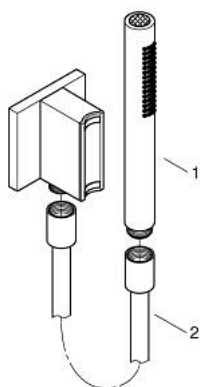

10 500 6AL 00 RAINSHOWER AQUA STICK HAND SHOWER SET DUAL SPRAY WITH SHOWER HOSE AND MAGNETIC WALL HOLDER

PRODUCT DESCRIPTION

- Colour: brushed hard graphite
- consisting of:
 - Rainshower Aqua Stick hand shower dual spray
- material: metal
- GROHE Standard and Pure spray for cold showers
- min. recommended pressure 1.0 bar
- maximum flow rate (at 3 bar): 9.5 l/min
- metal wall union with magnetic shower holder
- male thread
- shower hose 1500 mm
- GROHE DreamSpray - perfect spray pattern
- GROHE LongLife finish
- GROHE SpeedClean - effortless limescale removal
- Inner WaterGuide - inner insulation for surface protection
- requires concealed installation box 107 062 0000, sold separately

10 500 6AL 00 **RAINSHOWER AQUA STICK HAND SHOWER SET DUAL SPRAY WITH SHOWER HOSE AND MAGNETIC WALL HOLDER**

SPARE PARTS, October 2023 – now

1: handshower (Spare part-nr. 136130AL00)

2: shower hose (Spare part-nr. 136131AL00)