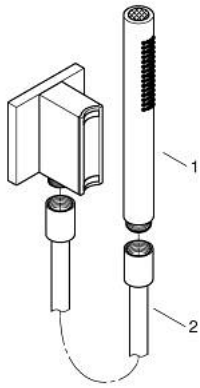

10 500 6DA 00 RAINSHOWER AQUA STICK HAND SHOWER SET DUAL SPRAY WITH SHOWER HOSE AND MAGNETIC WALL HOLDER

PRODUCT DESCRIPTION

- Colour: warm sunset
- consisting of:
 - Rainshower Aqua Stick hand shower dual spray
- material: metal
- GROHE Standard and Pure spray for cold showers
- min. recommended pressure 1.0 bar
- maximum flow rate (at 3 bar): 9.5 l/min
- metal wall union with magnetic shower holder
- male thread
- shower hose 1500 mm
- GROHE DreamSpray - perfect spray pattern
- GROHE LongLife finish
- GROHE SpeedClean - effortless limescale removal
- Inner WaterGuide - inner insulation for surface protection
- requires concealed installation box 107 062 0000, sold separately

10 500 6DA 00 **RAINSHOWER AQUA STICK HAND SHOWER SET DUAL SPRAY WITH SHOWER HOSE AND MAGNETIC WALL HOLDER**

SPARE PARTS, October 2023 – now

1: handshower (Spare part-nr. 136130DA00)

2: shower hose (Spare part-nr. 136131DA00)