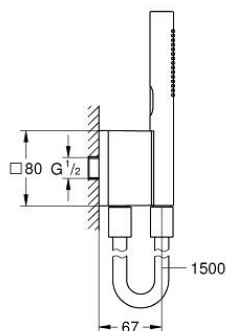

10 500 6DA 00 RAINSHOWER AQUA STICK HAND SHOWER SET DUAL SPRAY WITH SHOWER HOSE AND MAGNETIC WALL HOLDER

PRODUCT DESCRIPTION

- Colour: warm sunset
- consisting of:
 - Rainshower Aqua Stick hand shower dual spray
- material: metal
- GROHE Standard and Pure spray for cold showers
- min. recommended pressure 1.0 bar
- maximum flow rate (at 3 bar): 9.5 l/min
- metal wall union with magnetic shower holder
- male thread
- shower hose 1500 mm
- GROHE DreamSpray - perfect spray pattern
- GROHE LongLife finish
- GROHE SpeedClean - effortless limescale removal
- Inner WaterGuide - inner insulation for surface protection
- requires concealed installation box 107 062 0000, sold separately

10 500 6DA 00 **RAINSHOWER AQUA STICK HAND SHOWER SET DUAL SPRAY WITH SHOWER HOSE AND MAGNETIC WALL HOLDER**

SPARE PARTS, October 2023 – now

1: handshower (Spare part-nr. 136130DA00)

2: shower hose (Spare part-nr. 136131DA00)