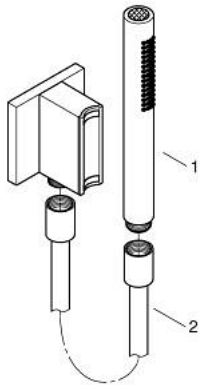

10 500 6DC 00 RAINSHOWER AQUA STICK HAND SHOWER SET DUAL SPRAY WITH SHOWER HOSE AND MAGNETIC WALL HOLDER

PRODUCT DESCRIPTION

- Colour: Supersteel
- consisting of:
 - Rainshower Aqua Stick hand shower dual spray
- material: metal
- GROHE Standard and Pure spray for cold showers
- min. recommended pressure 1.0 bar
- maximum flow rate (at 3 bar): 9.5 l/min
- metal wall union with magnetic shower holder
- male thread
- shower hose 1500 mm
- GROHE DreamSpray - perfect spray pattern
- GROHE LongLife finish
- GROHE SpeedClean - effortless limescale removal
- Inner WaterGuide - inner insulation for surface protection
- requires concealed installation box 107 062 0000, sold separately

10 500 6DC 00 **RAINSHOWER AQUA STICK HAND SHOWER SET DUAL SPRAY WITH SHOWER HOSE AND MAGNETIC WALL HOLDER**

SPARE PARTS, October 2023 – now

1: handshower (Spare part-nr. 136130DC00)

2: shower hose (Spare part-nr. 136131DC00)