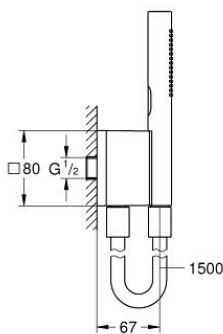

10 500 6DC 00 RAINSHOWER AQUA STICK HAND SHOWER SET DUAL SPRAY WITH SHOWER HOSE AND MAGNETIC WALL HOLDER

PRODUCT DESCRIPTION

- Colour: Supersteel
- consisting of:
 - Rainshower Aqua Stick hand shower dual spray
- material: metal
- GROHE Standard and Pure spray for cold showers
- min. recommended pressure 1.0 bar
- maximum flow rate (at 3 bar): 9.5 l/min
- metal wall union with magnetic shower holder
- male thread
- shower hose 1500 mm
- GROHE DreamSpray - perfect spray pattern
- GROHE LongLife finish
- GROHE SpeedClean - effortless limescale removal
- Inner WaterGuide - inner insulation for surface protection
- requires concealed installation box 107 062 0000, sold separately

10 500 6DC 00 **RAINSHOWER AQUA STICK HAND SHOWER SET DUAL SPRAY WITH SHOWER HOSE AND MAGNETIC WALL HOLDER**

SPARE PARTS, October 2023 – now

1: handshower (Spare part-nr. 136130DC00)

2: shower hose (Spare part-nr. 136131DC00)