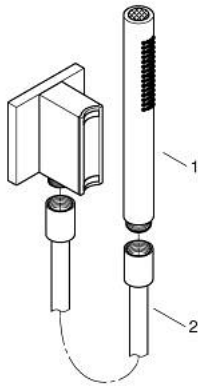

10 500 6DL 00 RAINSHOWER AQUA STICK HAND SHOWER SET DUAL SPRAY WITH SHOWER HOSE AND MAGNETIC WALL HOLDER

PRODUCT DESCRIPTION

- Colour: brushed warm sunset
- consisting of:
 - Rainshower Aqua Stick hand shower dual spray
- material: metal
- GROHE Standard and Pure spray for cold showers
- min. recommended pressure 1.0 bar
- maximum flow rate (at 3 bar): 9.5 l/min
- metal wall union with magnetic shower holder
- male thread
- shower hose 1500 mm
- GROHE DreamSpray - perfect spray pattern
- GROHE LongLife finish
- GROHE SpeedClean - effortless limescale removal
- Inner WaterGuide - inner insulation for surface protection
- requires concealed installation box 107 062 0000, sold separately

10 500 6DL 00 **RAINSHOWER AQUA STICK HAND SHOWER SET DUAL SPRAY WITH SHOWER HOSE AND MAGNETIC WALL HOLDER**

SPARE PARTS, October 2023 – now

1: handshower (Spare part-nr. 136130DL00)

2: shower hose (Spare part-nr. 136131DL00)