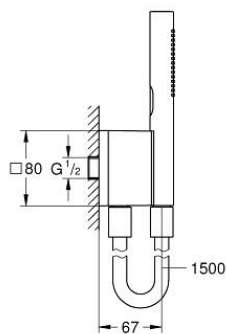

10 500 6DL 00 RAINSHOWER AQUA STICK HAND SHOWER SET DUAL SPRAY WITH SHOWER HOSE AND MAGNETIC WALL HOLDER

PRODUCT DESCRIPTION

- Colour: brushed warm sunset
- consisting of:
 - Rainshower Aqua Stick hand shower dual spray
- material: metal
- GROHE Standard and Pure spray for cold showers
- min. recommended pressure 1.0 bar
- maximum flow rate (at 3 bar): 9.5 l/min
- metal wall union with magnetic shower holder
- male thread
- shower hose 1500 mm
- GROHE DreamSpray - perfect spray pattern
- GROHE LongLife finish
- GROHE SpeedClean - effortless limescale removal
- Inner WaterGuide - inner insulation for surface protection
- requires concealed installation box 107 062 0000, sold separately

10 500 6DL 00 **RAINSHOWER AQUA STICK HAND SHOWER SET DUAL SPRAY WITH SHOWER HOSE AND MAGNETIC WALL HOLDER**

SPARE PARTS, October 2023 – now

1: handshower (Spare part-nr. 136130DL00)

2: shower hose (Spare part-nr. 136131DL00)