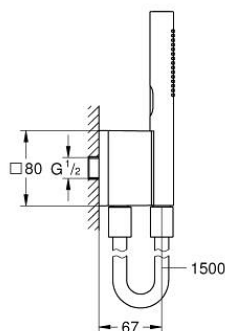

10 500 6GL 00 RAINSHOWER AQUA STICK HAND SHOWER SET DUAL SPRAY WITH SHOWER HOSE AND MAGNETIC WALL HOLDER

PRODUCT DESCRIPTION

- Colour: cool sunrise
- consisting of:
 - Rainshower Aqua Stick hand shower dual spray
- material: metal
- GROHE Standard and Pure spray for cold showers
- min. recommended pressure 1.0 bar
- maximum flow rate (at 3 bar): 9.5 l/min
- metal wall union with magnetic shower holder
- male thread
- shower hose 1500 mm
- GROHE DreamSpray - perfect spray pattern
- GROHE LongLife finish
- GROHE SpeedClean - effortless limescale removal
- Inner WaterGuide - inner insulation for surface protection
- requires concealed installation box 107 062 0000, sold separately

10 500 6GL 00 **RAINSHOWER AQUA STICK HAND SHOWER SET DUAL SPRAY WITH SHOWER HOSE AND MAGNETIC WALL HOLDER**

SPARE PARTS, October 2023 – now

1: handshower (Spare part-nr. 136130GL00)

2: shower hose (Spare part-nr. 136131GL00)