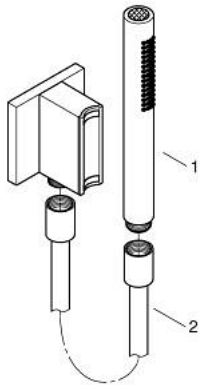

10 500 6GL 00 RAINSHOWER AQUA STICK HAND SHOWER SET DUAL SPRAY WITH SHOWER HOSE AND MAGNETIC WALL HOLDER

PRODUCT DESCRIPTION

- Colour: cool sunrise
- consisting of:
 - Rainshower Aqua Stick hand shower dual spray
- material: metal
- GROHE Standard and Pure spray for cold showers
- min. recommended pressure 1.0 bar
- maximum flow rate (at 3 bar): 9.5 l/min
- metal wall union with magnetic shower holder
- male thread
- shower hose 1500 mm
- GROHE DreamSpray - perfect spray pattern
- GROHE LongLife finish
- GROHE SpeedClean - effortless limescale removal
- Inner WaterGuide - inner insulation for surface protection
- requires concealed installation box 107 062 0000, sold separately

10 500 6GL 00 **RAINSHOWER AQUA STICK HAND SHOWER SET DUAL SPRAY WITH SHOWER HOSE AND MAGNETIC WALL HOLDER**

SPARE PARTS, October 2023 – now

1: handshower (Spare part-nr. 136130GL00)

2: shower hose (Spare part-nr. 136131GL00)