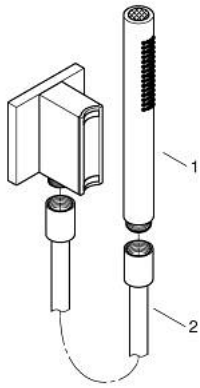

## 10 500 6GN 00 RAINSHOWER AQUA STICK HAND SHOWER SET DUAL SPRAY WITH SHOWER HOSE AND MAGNETIC WALL HOLDER

### PRODUCT DESCRIPTION

- Colour: brushed cool sunrise
- consisting of:
  - Rainshower Aqua Stick hand shower dual spray
- material: metal
- GROHE Standard and Pure spray for cold showers
- min. recommended pressure 1.0 bar
- maximum flow rate (at 3 bar): 9.5 l/min
- metal wall union with magnetic shower holder
- male thread
- shower hose 1500 mm
- GROHE DreamSpray - perfect spray pattern
- GROHE LongLife finish
- GROHE SpeedClean - effortless limescale removal
- Inner WaterGuide - inner insulation for surface protection
- requires concealed installation box 107 062 0000, sold separately

10 500 6GN 00 **RAINSHOWER AQUA STICK HAND SHOWER SET DUAL SPRAY WITH SHOWER HOSE AND MAGNETIC WALL HOLDER**

**SPARE PARTS**, October 2023 – now

1: handshower (Spare part-nr. 136130GN00)

2: shower hose (Spare part-nr. 136131GN00)