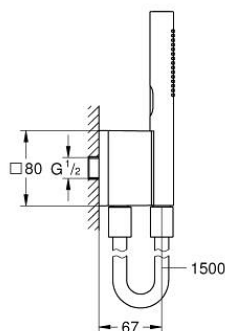

## 10 500 6GN 00 RAINSHOWER AQUA STICK HAND SHOWER SET DUAL SPRAY WITH SHOWER HOSE AND MAGNETIC WALL HOLDER

### PRODUCT DESCRIPTION

- Colour: brushed cool sunrise
- consisting of:
  - Rainshower Aqua Stick hand shower dual spray
- material: metal
- GROHE Standard and Pure spray for cold showers
- min. recommended pressure 1.0 bar
- maximum flow rate (at 3 bar): 9.5 l/min
- metal wall union with magnetic shower holder
- male thread
- shower hose 1500 mm
- GROHE DreamSpray - perfect spray pattern
- GROHE LongLife finish
- GROHE SpeedClean - effortless limescale removal
- Inner WaterGuide - inner insulation for surface protection
- requires concealed installation box 107 062 0000, sold separately

10 500 6GN 00 **RAINSHOWER AQUA STICK HAND SHOWER SET DUAL SPRAY WITH SHOWER HOSE AND MAGNETIC WALL HOLDER**

**SPARE PARTS**, October 2023 – now

1: handshower (Spare part-nr. 136130GN00)

2: shower hose (Spare part-nr. 136131GN00)