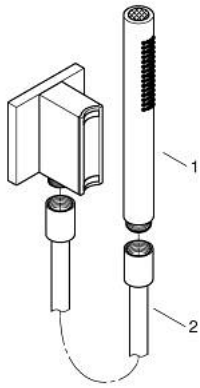

10 500 6KF 00 RAINSHOWER AQUA STICK HAND SHOWER SET DUAL SPRAY WITH SHOWER HOSE AND MAGNETIC WALL HOLDER

PRODUCT DESCRIPTION

- Colour: phantom black
- consisting of:
 - Rainshower Aqua Stick hand shower dual spray
 - material: metal
 - GROHE Standard and Pure spray for cold showers
 - min. recommended pressure 1.0 bar
 - maximum flow rate (at 3 bar): 9.5 l/min
 - metal wall union with magnetic shower holder
 - male thread
 - shower hose 1500 mm
 - GROHE DreamSpray - perfect spray pattern
 - GROHE SpeedClean - effortless limescale removal
 - Inner WaterGuide - inner insulation for surface protection
- requires concealed installation box 107 062 0000, sold separately

10 500 6KF 00 **RAINSHOWER AQUA STICK HAND SHOWER SET DUAL SPRAY WITH SHOWER HOSE AND MAGNETIC WALL HOLDER**

SPARE PARTS, October 2023 – now

1: handshower (Spare part-nr. 136130KF00)

2: shower hose (Spare part-nr. 136131KF00)