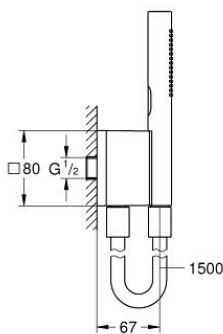

10 500 6KF 00 RAINSHOWER AQUA STICK HAND SHOWER SET DUAL SPRAY WITH SHOWER HOSE AND MAGNETIC WALL HOLDER

PRODUCT DESCRIPTION

- Colour: phantom black
- consisting of:
 - Rainshower Aqua Stick hand shower dual spray
 - material: metal
 - GROHE Standard and Pure spray for cold showers
 - min. recommended pressure 1.0 bar
 - maximum flow rate (at 3 bar): 9.5 l/min
 - metal wall union with magnetic shower holder
 - male thread
 - shower hose 1500 mm
 - GROHE DreamSpray - perfect spray pattern
 - GROHE SpeedClean - effortless limescale removal
 - Inner WaterGuide - inner insulation for surface protection
- requires concealed installation box 107 062 0000, sold separately

10 500 6KF 00 **RAINSHOWER AQUA STICK HAND SHOWER SET DUAL SPRAY WITH SHOWER HOSE AND MAGNETIC WALL HOLDER**

SPARE PARTS, October 2023 – now

1: handshower (Spare part-nr. 136130KF00)

2: shower hose (Spare part-nr. 136131KF00)