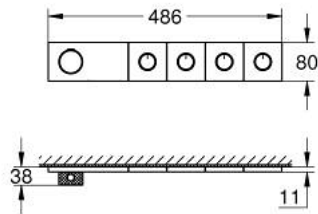

10 686 7KF 00 GROHTHERM AQUA TILES THERMOSTAT FOR CONCEALED INSTALLATION WITH 4 VALVES

PRODUCT DESCRIPTION

- Colour: phantom black
- set for final installation for Grotherm Aqua Tiles concealed installation box 106 881 0000
- GROHE SmartControl with recessed metal buttons, push for ON-OFF, turn for volume adjustment from GROHE EcoJoy to full flow
- includes 5 exchangeable metal plates with icons to customize push buttons: head shower 1, head shower 2, head shower 3, hand shower, spout
- GROHE ProGrip Metal with knurl structure
- GROHE SafeStop - safety button at 38°C
- GROHE SafeStop Plus - optional temperature limiter at 43°C included
- multiple outlets can be run simultaneously
- without roughing-in-set