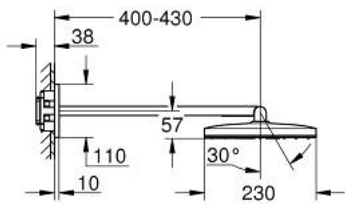

10 705 5AL 00 RAINSHOWER AQUA HEAD SHOWER SET 400 X 230 MM, 2 SPRAYS

PRODUCT DESCRIPTION

- Colour: brushed hard graphite
- consisting of:
 - head shower Rainshower Aqua 400 x 230 mm
 - black acrylic spray plate
 - spray patterns: GROHE PureRain, ActiveRain
 - horizontal 430 mm metal shower arm
 - swing angle 0° - 30°
 - GROHE DreamSpray - perfect spray pattern
 - GROHE LongLife finish
 - GROHE SpeedClean - effortless limescale removal
 - Inner WaterGuide - inner insulation for surface protection
- requires rough-in set 107 058 0000 or 107 057 0000 - please order separately