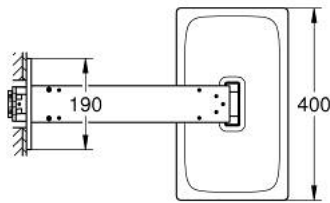

10 705 5AL 00 RAINSHOWER AQUA HEAD SHOWER SET 400 X 230 MM, 2 SPRAYS

PRODUCT DESCRIPTION

- Colour: brushed hard graphite
- consisting of:
 - head shower Rainshower Aqua 400 x 230 mm
 - black acrylic spray plate
 - spray patterns: GROHE PureRain, ActiveRain
 - horizontal 430 mm metal shower arm
 - swing angle 0° - 30°
 - GROHE DreamSpray - perfect spray pattern
 - GROHE LongLife finish
 - GROHE SpeedClean - effortless limescale removal
 - Inner WaterGuide - inner insulation for surface protection
- requires rough-in set 107 058 0000 or 107 057 0000 - please order separately