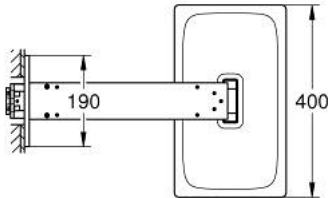

10 705 5DA 00 RAINSHOWER AQUA HEAD SHOWER SET 400 X 230 MM, 2 SPRAYS

PRODUCT DESCRIPTION

- Colour: warm sunset
- consisting of:
 - head shower Rainshower Aqua 400 x 230 mm
 - black acrylic spray plate
 - spray patterns: GROHE PureRain, ActiveRain
 - horizontal 430 mm metal shower arm
 - swing angle 0° - 30°
 - GROHE DreamSpray - perfect spray pattern
 - GROHE LongLife finish
 - GROHE SpeedClean - effortless limescale removal
 - Inner WaterGuide - inner insulation for surface protection
- requires rough-in set 107 058 0000 or 107 057 0000 - please order separately