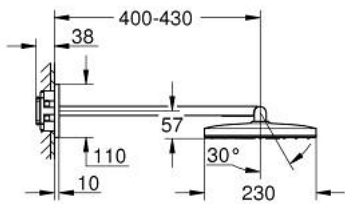

10 705 5DA 00 RAINSHOWER AQUA HEAD SHOWER SET 400 X 230 MM, 2 SPRAYS

PRODUCT DESCRIPTION

- Colour: warm sunset
- consisting of:
 - head shower Rainshower Aqua 400 x 230 mm
 - black acrylic spray plate
 - spray patterns: GROHE PureRain, ActiveRain
 - horizontal 430 mm metal shower arm
 - swing angle 0° - 30°
 - GROHE DreamSpray - perfect spray pattern
 - GROHE LongLife finish
 - GROHE SpeedClean - effortless limescale removal
 - Inner WaterGuide - inner insulation for surface protection
- requires rough-in set 107 058 0000 or 107 057 0000 - please order separately