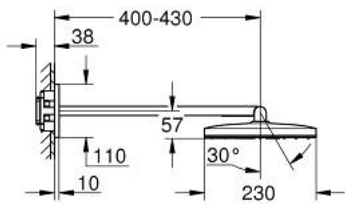

10 705 5DC 00 RAINSHOWER AQUA HEAD SHOWER SET 400 X 230 MM, 2 SPRAYS

PRODUCT DESCRIPTION

- Colour: Supersteel
- consisting of:
 - head shower Rainshower Aqua 400 x 230 mm
 - black acrylic spray plate
 - spray patterns: GROHE PureRain, ActiveRain
 - horizontal 430 mm metal shower arm
 - swing angle 0° - 30°
 - GROHE DreamSpray - perfect spray pattern
 - GROHE LongLife finish
 - GROHE SpeedClean - effortless limescale removal
 - Inner WaterGuide - inner insulation for surface protection
- requires rough-in set 107 058 0000 or 107 057 0000 - please order separately