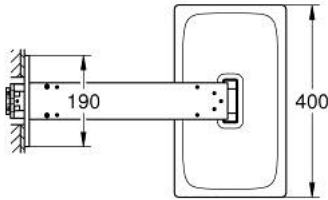

10 705 5DC 00 RAINSHOWER AQUA HEAD SHOWER SET 400 X 230 MM, 2 SPRAYS

PRODUCT DESCRIPTION

- Colour: Supersteel
- consisting of:
 - head shower Rainshower Aqua 400 x 230 mm
 - black acrylic spray plate
 - spray patterns: GROHE PureRain, ActiveRain
 - horizontal 430 mm metal shower arm
 - swing angle 0° - 30°
 - GROHE DreamSpray - perfect spray pattern
 - GROHE LongLife finish
 - GROHE SpeedClean - effortless limescale removal
 - Inner WaterGuide - inner insulation for surface protection
- requires rough-in set 107 058 0000 or 107 057 0000 - please order separately