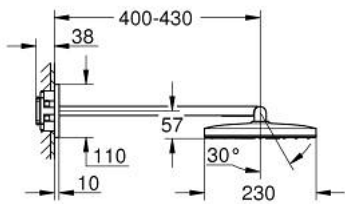

10 705 5DL 00 RAINSHOWER AQUA HEAD SHOWER SET 400 X 230 MM, 2 SPRAYS

PRODUCT DESCRIPTION

- Colour: brushed warm sunset
- consisting of:
 - head shower Rainshower Aqua 400 x 230 mm
 - black acrylic spray plate
 - spray patterns: GROHE PureRain, ActiveRain
 - horizontal 430 mm metal shower arm
 - swing angle 0° - 30°
 - GROHE DreamSpray - perfect spray pattern
 - GROHE LongLife finish
 - GROHE SpeedClean - effortless limescale removal
 - Inner WaterGuide - inner insulation for surface protection
- requires rough-in set 107 058 0000 or 107 057 0000 - please order separately