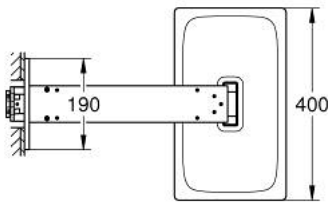

10 705 5DL 00 RAINSHOWER AQUA HEAD SHOWER SET 400 X 230 MM, 2 SPRAYS

PRODUCT DESCRIPTION

- Colour: brushed warm sunset
- consisting of:
 - head shower Rainshower Aqua 400 x 230 mm
 - black acrylic spray plate
 - spray patterns: GROHE PureRain, ActiveRain
 - horizontal 430 mm metal shower arm
 - swing angle 0° - 30°
 - GROHE DreamSpray - perfect spray pattern
 - GROHE LongLife finish
 - GROHE SpeedClean - effortless limescale removal
 - Inner WaterGuide - inner insulation for surface protection
- requires rough-in set 107 058 0000 or 107 057 0000 - please order separately