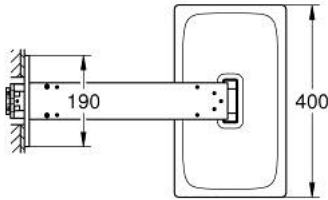

## 10 705 5GL 00 RAINSHOWER AQUA HEAD SHOWER SET 400 X 230 MM, 2 SPRAYS

### PRODUCT DESCRIPTION

- Colour: cool sunrise
- consisting of:
  - head shower Rainshower Aqua 400 x 230 mm
  - black acrylic spray plate
  - spray patterns: GROHE PureRain, ActiveRain
  - horizontal 430 mm metal shower arm
  - swing angle 0° - 30°
  - GROHE DreamSpray - perfect spray pattern
  - GROHE LongLife finish
  - GROHE SpeedClean - effortless limescale removal
  - Inner WaterGuide - inner insulation for surface protection
- requires rough-in set 107 058 0000 or 107 057 0000 - please order separately