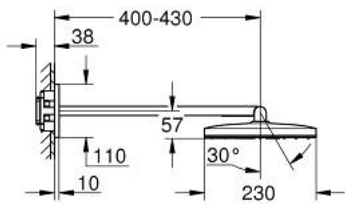

## 10 705 5GL 00 RAINSHOWER AQUA HEAD SHOWER SET 400 X 230 MM, 2 SPRAYS

### PRODUCT DESCRIPTION

- Colour: cool sunrise
- consisting of:
  - head shower Rainshower Aqua 400 x 230 mm
  - black acrylic spray plate
  - spray patterns: GROHE PureRain, ActiveRain
  - horizontal 430 mm metal shower arm
  - swing angle 0° - 30°
  - GROHE DreamSpray - perfect spray pattern
  - GROHE LongLife finish
  - GROHE SpeedClean - effortless limescale removal
  - Inner WaterGuide - inner insulation for surface protection
- requires rough-in set 107 058 0000 or 107 057 0000 - please order separately