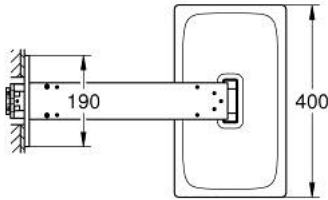

10 705 5GN 00 RAINSHOWER AQUA HEAD SHOWER SET 400 X 230 MM, 2 SPRAYS

PRODUCT DESCRIPTION

- Colour: brushed cool sunrise
- consisting of:
 - head shower Rainshower Aqua 400 x 230 mm
 - black acrylic spray plate
 - spray patterns: GROHE PureRain, ActiveRain
 - horizontal 430 mm metal shower arm
 - swing angle 0° - 30°
 - GROHE DreamSpray - perfect spray pattern
 - GROHE LongLife finish
 - GROHE SpeedClean - effortless limescale removal
 - Inner WaterGuide - inner insulation for surface protection
- requires rough-in set 107 058 0000 or 107 057 0000 - please order separately