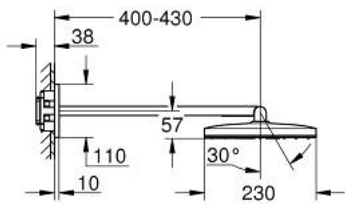

10 705 5GN 00 RAINSHOWER AQUA HEAD SHOWER SET 400 X 230 MM, 2 SPRAYS

PRODUCT DESCRIPTION

- Colour: brushed cool sunrise
- consisting of:
 - head shower Rainshower Aqua 400 x 230 mm
 - black acrylic spray plate
 - spray patterns: GROHE PureRain, ActiveRain
 - horizontal 430 mm metal shower arm
 - swing angle 0° - 30°
 - GROHE DreamSpray - perfect spray pattern
 - GROHE LongLife finish
 - GROHE SpeedClean - effortless limescale removal
 - Inner WaterGuide - inner insulation for surface protection
- requires rough-in set 107 058 0000 or 107 057 0000 - please order separately