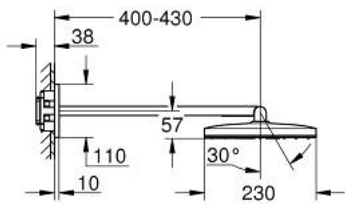

10 705 5KF 00 RAINSHOWER AQUA HEAD SHOWER SET 400 X 230 MM, 2 SPRAYS

PRODUCT DESCRIPTION

- Colour: phantom black
- consisting of:
 - head shower Rainshower Aqua 400 x 230 mm
 - black acrylic spray plate
 - spray patterns: GROHE PureRain, ActiveRain
 - horizontal 430 mm metal shower arm
 - swing angle 0° - 30°
 - GROHE DreamSpray - perfect spray pattern
 - GROHE SpeedClean - effortless limescale removal
 - Inner WaterGuide - inner insulation for surface protection
- requires rough-in set 107 058 0000 or 107 057 0000 - please order separately