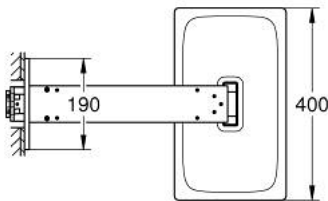

10 705 5KF 00 RAINSHOWER AQUA HEAD SHOWER SET 400 X 230 MM, 2 SPRAYS

PRODUCT DESCRIPTION

- Colour: phantom black
- consisting of:
 - head shower Rainshower Aqua 400 x 230 mm
 - black acrylic spray plate
 - spray patterns: GROHE PureRain, ActiveRain
 - horizontal 430 mm metal shower arm
 - swing angle 0° - 30°
 - GROHE DreamSpray - perfect spray pattern
 - GROHE SpeedClean - effortless limescale removal
 - Inner WaterGuide - inner insulation for surface protection
- requires rough-in set 107 058 0000 or 107 057 0000 - please order separately