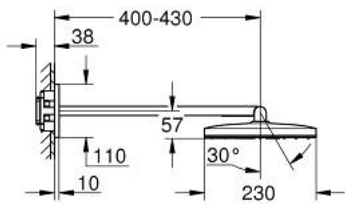

## 10 705 5KI 00 RAINSHOWER AQUA HEAD SHOWER SET 400 X 230 MM, 2 SPRAYS

### PRODUCT DESCRIPTION

- Colour: black/chrome
- consisting of:
  - head shower Rainshower Aqua 400 x 230 mm
  - black acrylic spray plate
  - spray patterns: GROHE PureRain, ActiveRain
  - horizontal 430 mm metal shower arm
  - swing angle 0° - 30°
  - GROHE DreamSpray - perfect spray pattern
  - GROHE LongLife finish
  - GROHE SpeedClean - effortless limescale removal
  - Inner WaterGuide - inner insulation for surface protection
- requires rough-in set 107 058 0000 or 107 057 0000 - please order separately