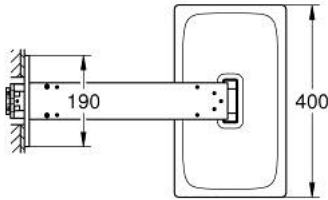

## 10 705 5KI 00 RAINSHOWER AQUA HEAD SHOWER SET 400 X 230 MM, 2 SPRAYS

### PRODUCT DESCRIPTION

- Colour: black/chrome
- consisting of:
  - head shower Rainshower Aqua 400 x 230 mm
  - black acrylic spray plate
  - spray patterns: GROHE PureRain, ActiveRain
  - horizontal 430 mm metal shower arm
  - swing angle 0° - 30°
  - GROHE DreamSpray - perfect spray pattern
  - GROHE LongLife finish
  - GROHE SpeedClean - effortless limescale removal
  - Inner WaterGuide - inner insulation for surface protection
- requires rough-in set 107 058 0000 or 107 057 0000 - please order separately