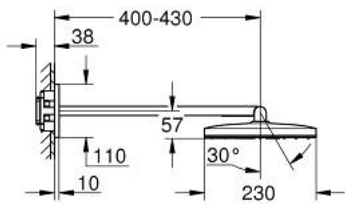

## 10 705 5LS 00 RAINSHOWER AQUA HEAD SHOWER SET 400 X 230 MM, 2 SPRAYS

### PRODUCT DESCRIPTION

- Colour: moon white/chrome
- consisting of:
  - head shower Rainshower Aqua 400 x 230 mm
  - white acrylic spray plate
  - spray patterns: GROHE PureRain, ActiveRain
  - horizontal 430 mm metal shower arm
  - swing angle 0° - 30°
  - GROHE DreamSpray - perfect spray pattern
  - GROHE LongLife finish
  - GROHE SpeedClean - effortless limescale removal
  - Inner WaterGuide - inner insulation for surface protection
- requires rough-in set 107 058 0000 or 107 057 0000 - please order separately