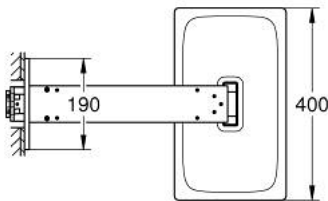

## 10 705 5LS 00 RAINSHOWER AQUA HEAD SHOWER SET 400 X 230 MM, 2 SPRAYS

### PRODUCT DESCRIPTION

- Colour: moon white/chrome
- consisting of:
  - head shower Rainshower Aqua 400 x 230 mm
  - white acrylic spray plate
  - spray patterns: GROHE PureRain, ActiveRain
  - horizontal 430 mm metal shower arm
  - swing angle 0° - 30°
  - GROHE DreamSpray - perfect spray pattern
  - GROHE LongLife finish
  - GROHE SpeedClean - effortless limescale removal
  - Inner WaterGuide - inner insulation for surface protection
- requires rough-in set 107 058 0000 or 107 057 0000 - please order separately