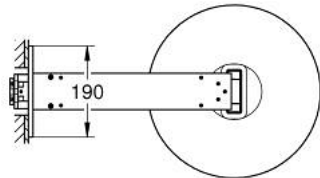

10 705 6AL 00 RAINSHOWER AQUA HEAD SHOWER SET ROUND, 360 MM, 2 SPRAYS

PRODUCT DESCRIPTION

- Colour: brushed hard graphite
- consisting of:
 - head shower Rainshower Aqua round, 360 mm
 - black acrylic spray plate
 - spray patterns: GROHE PureRain, ActiveRain
 - horizontal 430 mm metal shower arm
 - swing angle 0° - 30°
 - GROHE DreamSpray - perfect spray pattern
 - GROHE LongLife finish
 - GROHE SpeedClean - effortless limescale removal
 - Inner WaterGuide - inner insulation for surface protection
- requires rough-in set 107 058 0000 or 107 057 0000 - please order separately