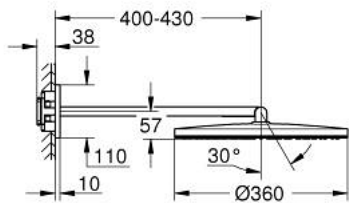

10 705 6AL 00 RAINSHOWER AQUA HEAD SHOWER SET ROUND, 360 MM, 2 SPRAYS

PRODUCT DESCRIPTION

- Colour: brushed hard graphite
- consisting of:
 - head shower Rainshower Aqua round, 360 mm
 - black acrylic spray plate
 - spray patterns: GROHE PureRain, ActiveRain
 - horizontal 430 mm metal shower arm
 - swing angle 0° - 30°
 - GROHE DreamSpray - perfect spray pattern
 - GROHE LongLife finish
 - GROHE SpeedClean - effortless limescale removal
 - Inner WaterGuide - inner insulation for surface protection
- requires rough-in set 107 058 0000 or 107 057 0000 - please order separately