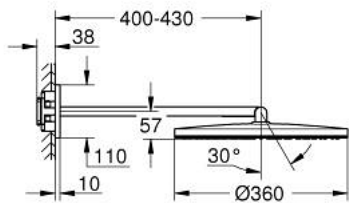

## 10 705 6DA 00 RAINSHOWER AQUA HEAD SHOWER SET ROUND, 360 MM, 2 SPRAYS

### PRODUCT DESCRIPTION

- Colour: warm sunset
- consisting of:
  - head shower Rainshower Aqua round, 360 mm
  - black acrylic spray plate
  - spray patterns: GROHE PureRain, ActiveRain
  - horizontal 430 mm metal shower arm
  - swing angle 0° - 30°
  - GROHE DreamSpray - perfect spray pattern
  - GROHE LongLife finish
  - GROHE SpeedClean - effortless limescale removal
  - Inner WaterGuide - inner insulation for surface protection
- requires rough-in set 107 058 0000 or 107 057 0000 - please order separately