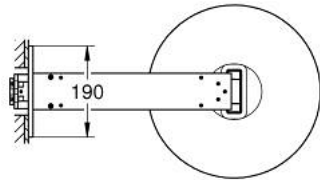

## 10 705 6DA 00 RAINSHOWER AQUA HEAD SHOWER SET ROUND, 360 MM, 2 SPRAYS

### PRODUCT DESCRIPTION

- Colour: warm sunset
- consisting of:
  - head shower Rainshower Aqua round, 360 mm
  - black acrylic spray plate
  - spray patterns: GROHE PureRain, ActiveRain
  - horizontal 430 mm metal shower arm
  - swing angle 0° - 30°
  - GROHE DreamSpray - perfect spray pattern
  - GROHE LongLife finish
  - GROHE SpeedClean - effortless limescale removal
  - Inner WaterGuide - inner insulation for surface protection
- requires rough-in set 107 058 0000 or 107 057 0000 - please order separately