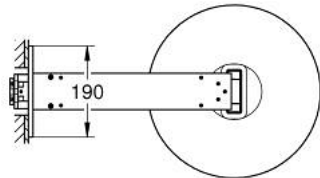

10 705 6DC 00 RAINSHOWER AQUA HEAD SHOWER SET ROUND, 360 MM, 2 SPRAYS

PRODUCT DESCRIPTION

- Colour: Supersteel
- consisting of:
 - head shower Rainshower Aqua round, 360 mm
 - black acrylic spray plate
 - spray patterns: GROHE PureRain, ActiveRain
 - horizontal 430 mm metal shower arm
 - swing angle 0° - 30°
 - GROHE DreamSpray - perfect spray pattern
 - GROHE LongLife finish
 - GROHE SpeedClean - effortless limescale removal
 - Inner WaterGuide - inner insulation for surface protection
- requires rough-in set 107 058 0000 or 107 057 0000 - please order separately