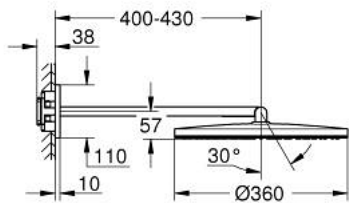

10 705 6DC 00 RAINSHOWER AQUA HEAD SHOWER SET ROUND, 360 MM, 2 SPRAYS

PRODUCT DESCRIPTION

- Colour: Supersteel
- consisting of:
 - head shower Rainshower Aqua round, 360 mm
 - black acrylic spray plate
 - spray patterns: GROHE PureRain, ActiveRain
 - horizontal 430 mm metal shower arm
 - swing angle 0° - 30°
 - GROHE DreamSpray - perfect spray pattern
 - GROHE LongLife finish
 - GROHE SpeedClean - effortless limescale removal
 - Inner WaterGuide - inner insulation for surface protection
- requires rough-in set 107 058 0000 or 107 057 0000 - please order separately