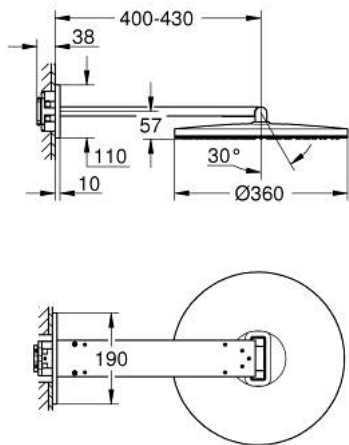

10 705 6DL 00 RAINSHOWER AQUA HEAD SHOWER SET ROUND, 360 MM, 2 SPRAYS

PRODUCT DESCRIPTION

- Colour: brushed warm sunset
- consisting of:
 - head shower Rainshower Aqua round, 360 mm
 - black acrylic spray plate
 - spray patterns: GROHE PureRain, ActiveRain
 - horizontal 430 mm metal shower arm
 - swing angle 0° - 30°
 - GROHE DreamSpray - perfect spray pattern
 - GROHE LongLife finish
 - GROHE SpeedClean - effortless limescale removal
 - Inner WaterGuide - inner insulation for surface protection
- requires rough-in set 107 058 0000 or 107 057 0000 - please order separately