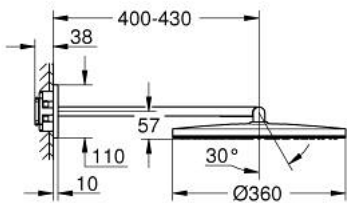

10 705 6GL 00 RAINSHOWER AQUA HEAD SHOWER SET ROUND, 360 MM, 2 SPRAYS

PRODUCT DESCRIPTION

- Colour: cool sunrise
- consisting of:
 - head shower Rainshower Aqua round, 360 mm
 - black acrylic spray plate
 - spray patterns: GROHE PureRain, ActiveRain
 - horizontal 430 mm metal shower arm
 - swing angle 0° - 30°
 - GROHE DreamSpray - perfect spray pattern
 - GROHE LongLife finish
 - GROHE SpeedClean - effortless limescale removal
 - Inner WaterGuide - inner insulation for surface protection
- requires rough-in set 107 058 0000 or 107 057 0000 - please order separately