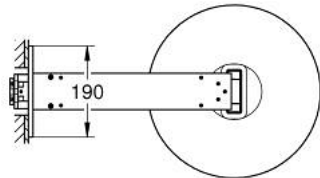

10 705 6GL 00 RAINSHOWER AQUA HEAD SHOWER SET ROUND, 360 MM, 2 SPRAYS

PRODUCT DESCRIPTION

- Colour: cool sunrise
- consisting of:
 - head shower Rainshower Aqua round, 360 mm
 - black acrylic spray plate
 - spray patterns: GROHE PureRain, ActiveRain
 - horizontal 430 mm metal shower arm
 - swing angle 0° - 30°
 - GROHE DreamSpray - perfect spray pattern
 - GROHE LongLife finish
 - GROHE SpeedClean - effortless limescale removal
 - Inner WaterGuide - inner insulation for surface protection
- requires rough-in set 107 058 0000 or 107 057 0000 - please order separately