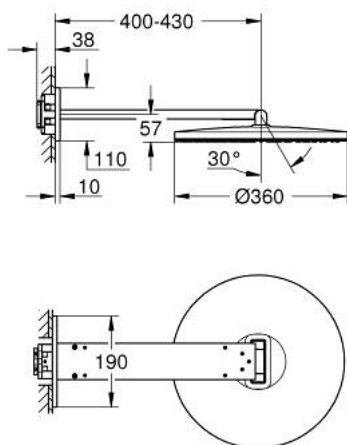

10 705 6GN 00 RAINSHOWER AQUA HEAD SHOWER SET ROUND, 360 MM, 2 SPRAYS

PRODUCT DESCRIPTION

- Colour: brushed cool sunrise
- consisting of:
 - head shower Rainshower Aqua round, 360 mm
 - black acrylic spray plate
 - spray patterns: GROHE PureRain, ActiveRain
 - horizontal 430 mm metal shower arm
 - swing angle 0° - 30°
 - GROHE DreamSpray - perfect spray pattern
 - GROHE LongLife finish
 - GROHE SpeedClean - effortless limescale removal
 - Inner WaterGuide - inner insulation for surface protection
- requires rough-in set 107 058 0000 or 107 057 0000 - please order separately