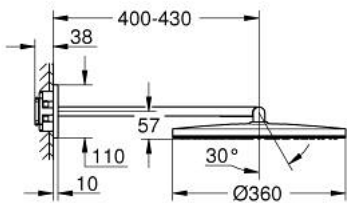

## 10 705 6KF 00 RAINSHOWER AQUA HEAD SHOWER SET ROUND, 360 MM, 2 SPRAYS

### PRODUCT DESCRIPTION

- Colour: phantom black
- consisting of:
  - head shower Rainshower Aqua round, 360 mm
  - black acrylic spray plate
  - spray patterns: GROHE PureRain, ActiveRain
  - horizontal 430 mm metal shower arm
  - swing angle 0° - 30°
  - GROHE DreamSpray - perfect spray pattern
  - GROHE SpeedClean - effortless limescale removal
  - Inner WaterGuide - inner insulation for surface protection
- requires rough-in set 107 058 0000 or 107 057 0000 - please order separately