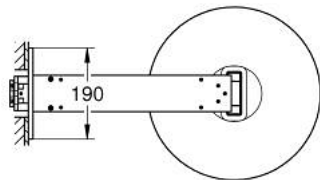

## 10 705 6KF 00 RAINSHOWER AQUA HEAD SHOWER SET ROUND, 360 MM, 2 SPRAYS

### PRODUCT DESCRIPTION

- Colour: phantom black
- consisting of:
  - head shower Rainshower Aqua round, 360 mm
  - black acrylic spray plate
  - spray patterns: GROHE PureRain, ActiveRain
  - horizontal 430 mm metal shower arm
  - swing angle 0° - 30°
  - GROHE DreamSpray - perfect spray pattern
  - GROHE SpeedClean - effortless limescale removal
  - Inner WaterGuide - inner insulation for surface protection
- requires rough-in set 107 058 0000 or 107 057 0000 - please order separately