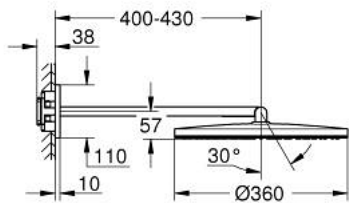

## 10 705 6KI 00 RAINSHOWER AQUA HEAD SHOWER SET ROUND, 360 MM, 2 SPRAYS

### PRODUCT DESCRIPTION

- Colour: black/chrome
- consisting of:
  - head shower Rainshower Aqua round, 360 mm
  - black acrylic spray plate
  - spray patterns: GROHE PureRain, ActiveRain
  - horizontal 430 mm metal shower arm
  - swing angle 0° - 30°
  - GROHE DreamSpray - perfect spray pattern
  - GROHE LongLife finish
  - GROHE SpeedClean - effortless limescale removal
  - Inner WaterGuide - inner insulation for surface protection
- requires rough-in set 107 058 0000 or 107 057 0000 - please order separately