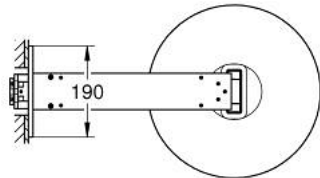

## 10 705 6KI 00 RAINSHOWER AQUA HEAD SHOWER SET ROUND, 360 MM, 2 SPRAYS

### PRODUCT DESCRIPTION

- Colour: black/chrome
- consisting of:
  - head shower Rainshower Aqua round, 360 mm
  - black acrylic spray plate
  - spray patterns: GROHE PureRain, ActiveRain
  - horizontal 430 mm metal shower arm
  - swing angle 0° - 30°
  - GROHE DreamSpray - perfect spray pattern
  - GROHE LongLife finish
  - GROHE SpeedClean - effortless limescale removal
  - Inner WaterGuide - inner insulation for surface protection
- requires rough-in set 107 058 0000 or 107 057 0000 - please order separately