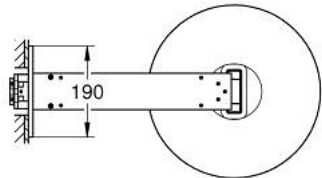

## 10 705 6LS 00 RAINSHOWER AQUA HEAD SHOWER SET ROUND, 360 MM, 2 SPRAYS

### PRODUCT DESCRIPTION

- Colour: moon white/chrome
- consisting of:
  - head shower Rainshower Aqua round, 360 mm
  - white acrylic spray plate
  - spray patterns: GROHE PureRain, ActiveRain
  - horizontal 430 mm metal shower arm
  - swing angle 0° - 30°
  - GROHE DreamSpray - perfect spray pattern
  - GROHE LongLife finish
  - GROHE SpeedClean - effortless limescale removal
  - Inner WaterGuide - inner insulation for surface protection
- requires rough-in set 107 058 0000 or 107 057 0000 - please order separately