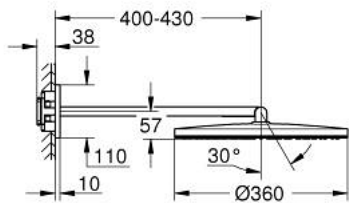

## 10 705 6LS 00 RAINSHOWER AQUA HEAD SHOWER SET ROUND, 360 MM, 2 SPRAYS

### PRODUCT DESCRIPTION

- Colour: moon white/chrome
- consisting of:
  - head shower Rainshower Aqua round, 360 mm
  - white acrylic spray plate
  - spray patterns: GROHE PureRain, ActiveRain
  - horizontal 430 mm metal shower arm
  - swing angle 0° - 30°
  - GROHE DreamSpray - perfect spray pattern
  - GROHE LongLife finish
  - GROHE SpeedClean - effortless limescale removal
  - Inner WaterGuide - inner insulation for surface protection
- requires rough-in set 107 058 0000 or 107 057 0000 - please order separately