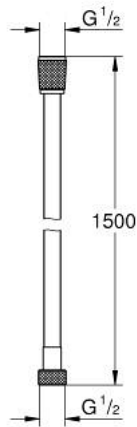

10 706 1KF 00 **SILVERFLEX TWISTSTOP SHOWER HOSE 1500**

**PRODUCT DESCRIPTION**

- Colour: phantom black
- 1500 mm
- smooth surface for easy cleaning
- black hose, cone and union nut in colour finish
- rotation cone for TwistStop-function
- pressure resistance up to 5 bar
- tensile strength 500 N
- heat resistance 70°C
- AntiFold bendproof
- Universal connection G 1/2" x 1/2"
- GROHE ProGrip - with knurl structure