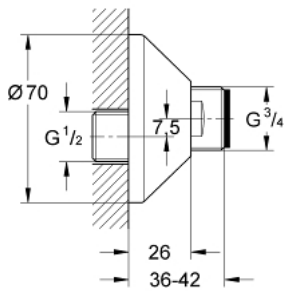

12 075 000 S-UNION

PRODUCT DESCRIPTION

- Colour: chrome
- 1/2" x 3/4"
- adjustment range 7.5 mm
- with sound absorber
- screw escutcheon
- Ø 70 mm
- depth 26 mm
- GROHE LongLife finish
- content: 1 piece

Pure Freude
an Wasser

12 075 000 **S-UNION**

No exploded view is available for this spare part list.

SPARE PARTS, January 1977 – now

1: Seal (Spare part-nr. 0138600M)

2: Escutcheon (Spare part-nr. 0221000M)