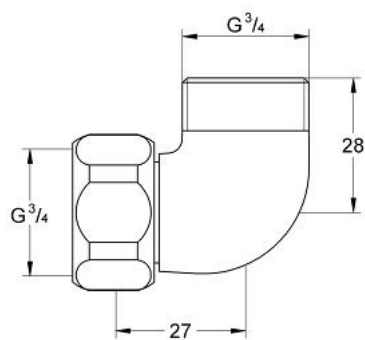

### PRODUCT DESCRIPTION

- Colour: chrome
- nut 3/4" x 3/4" male thread
- for thermostat 34 361/34 364
- GROHE LongLife finish

Pure Freude  
an Wasser

## 12 419 000 **ELBOW UNION**

No exploded view is available for this spare part list.

**SPARE PARTS**, January 1978 – now

1: Screw connection 1/2" (Spare part-nr. 45044000)

1.1: Seal Ø 15 x Ø 2 (Spare part-nr. 0311900M)

2: Seal (Spare part-nr. 0138600M)